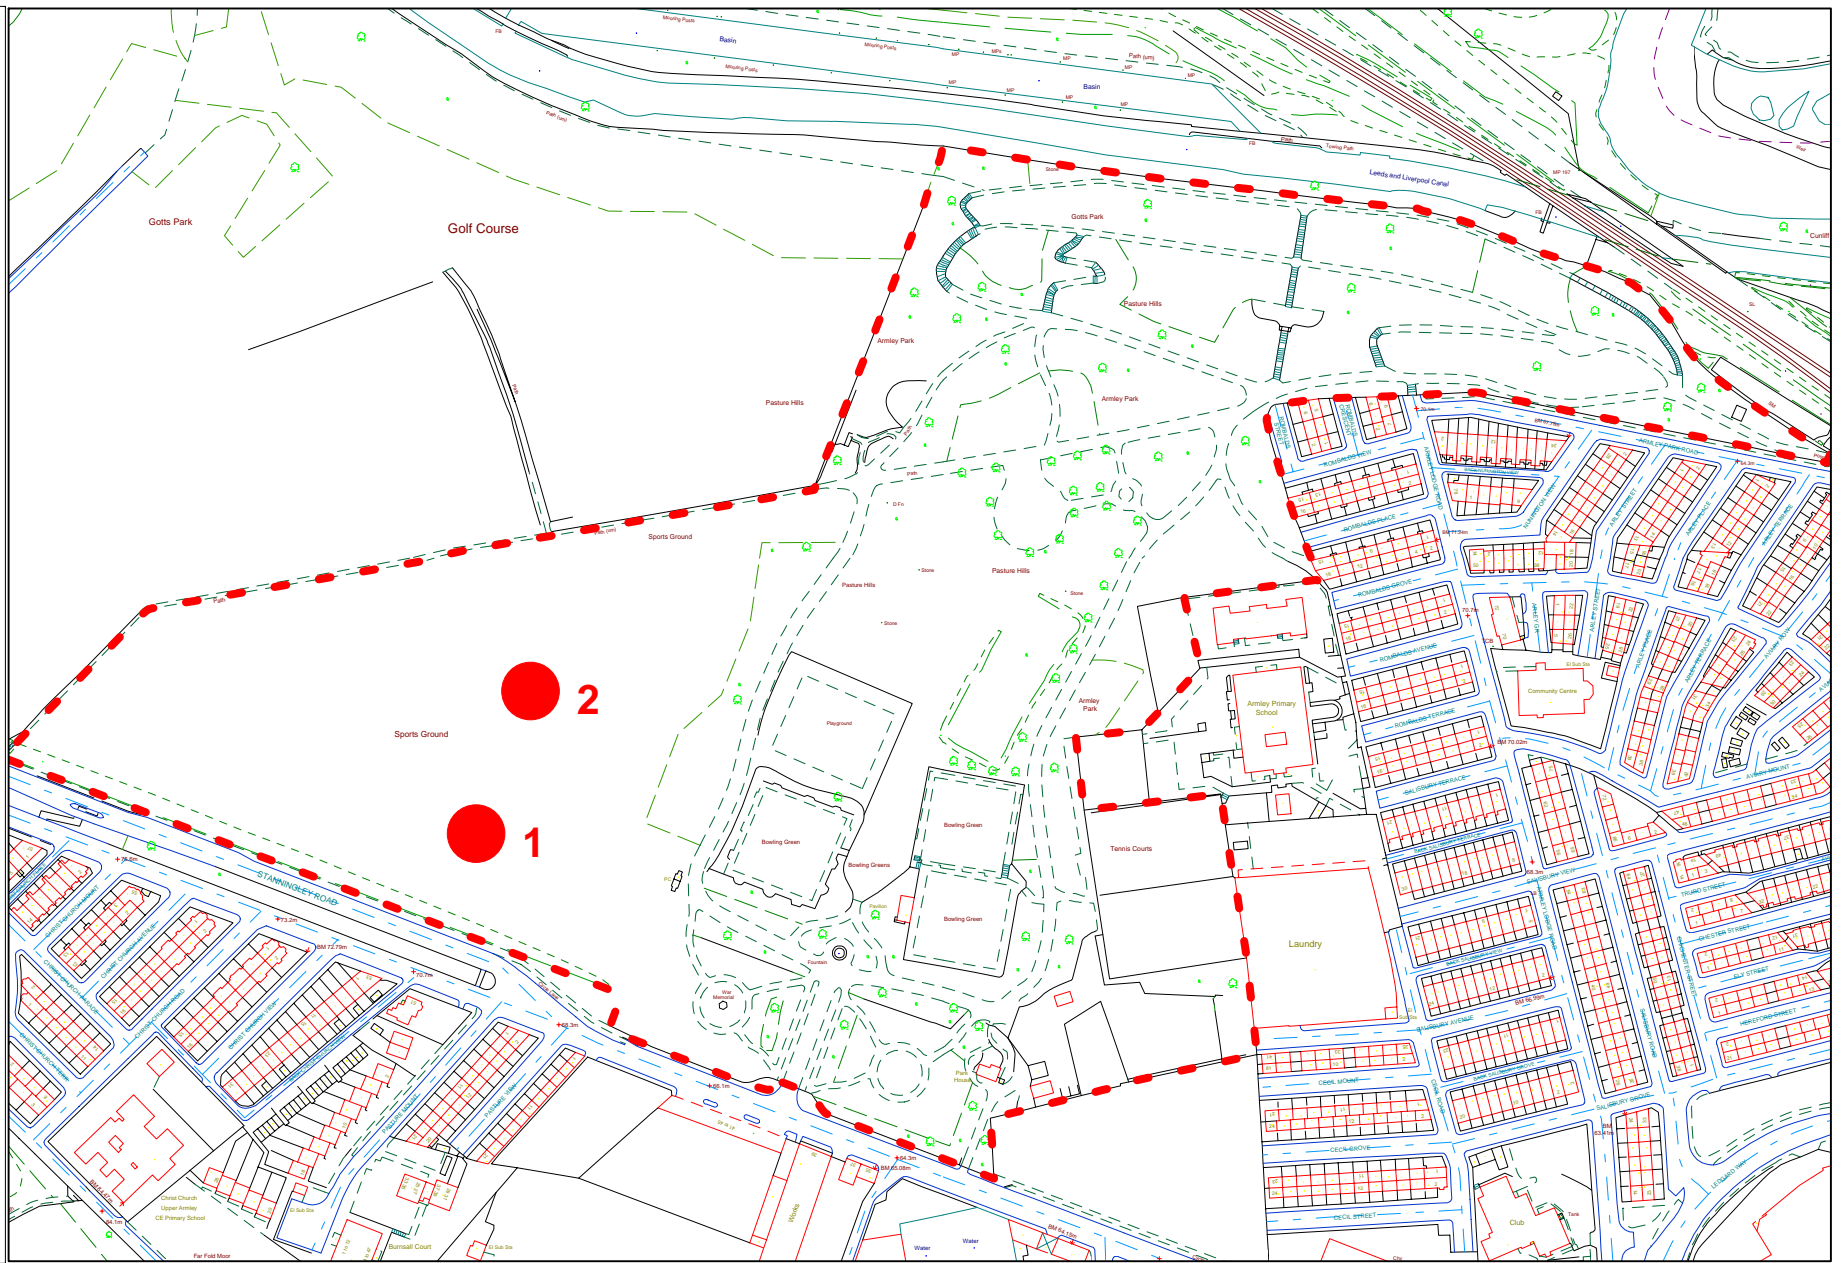

Learning and Leisure - Parks & Countryside

Site Name : Armley Park

- Key
- Site Boundaries
- Pitch Boundary
- OSP (Football)
 - Mini Pitch
 - Junior Pitch
 - Senior Pitch
- OSP (Gaelic Football)
 - Gaelic Football
- OSP (Rugby League)
 - Rugby League
- OSP (Rugby Union)
 - Rugby Union
- OSP (Cricket)
 - Cricket

This map is based upon Ordnance Survey material with the permission of Ordnance Survey on behalf of Her Majesty's stationary Office (c) Crown Copyright. Unauthorised reproduction infringes Crown Copyright and may lead to prosecution or civil proceedings. Leeds City Council 100019567 (2004)