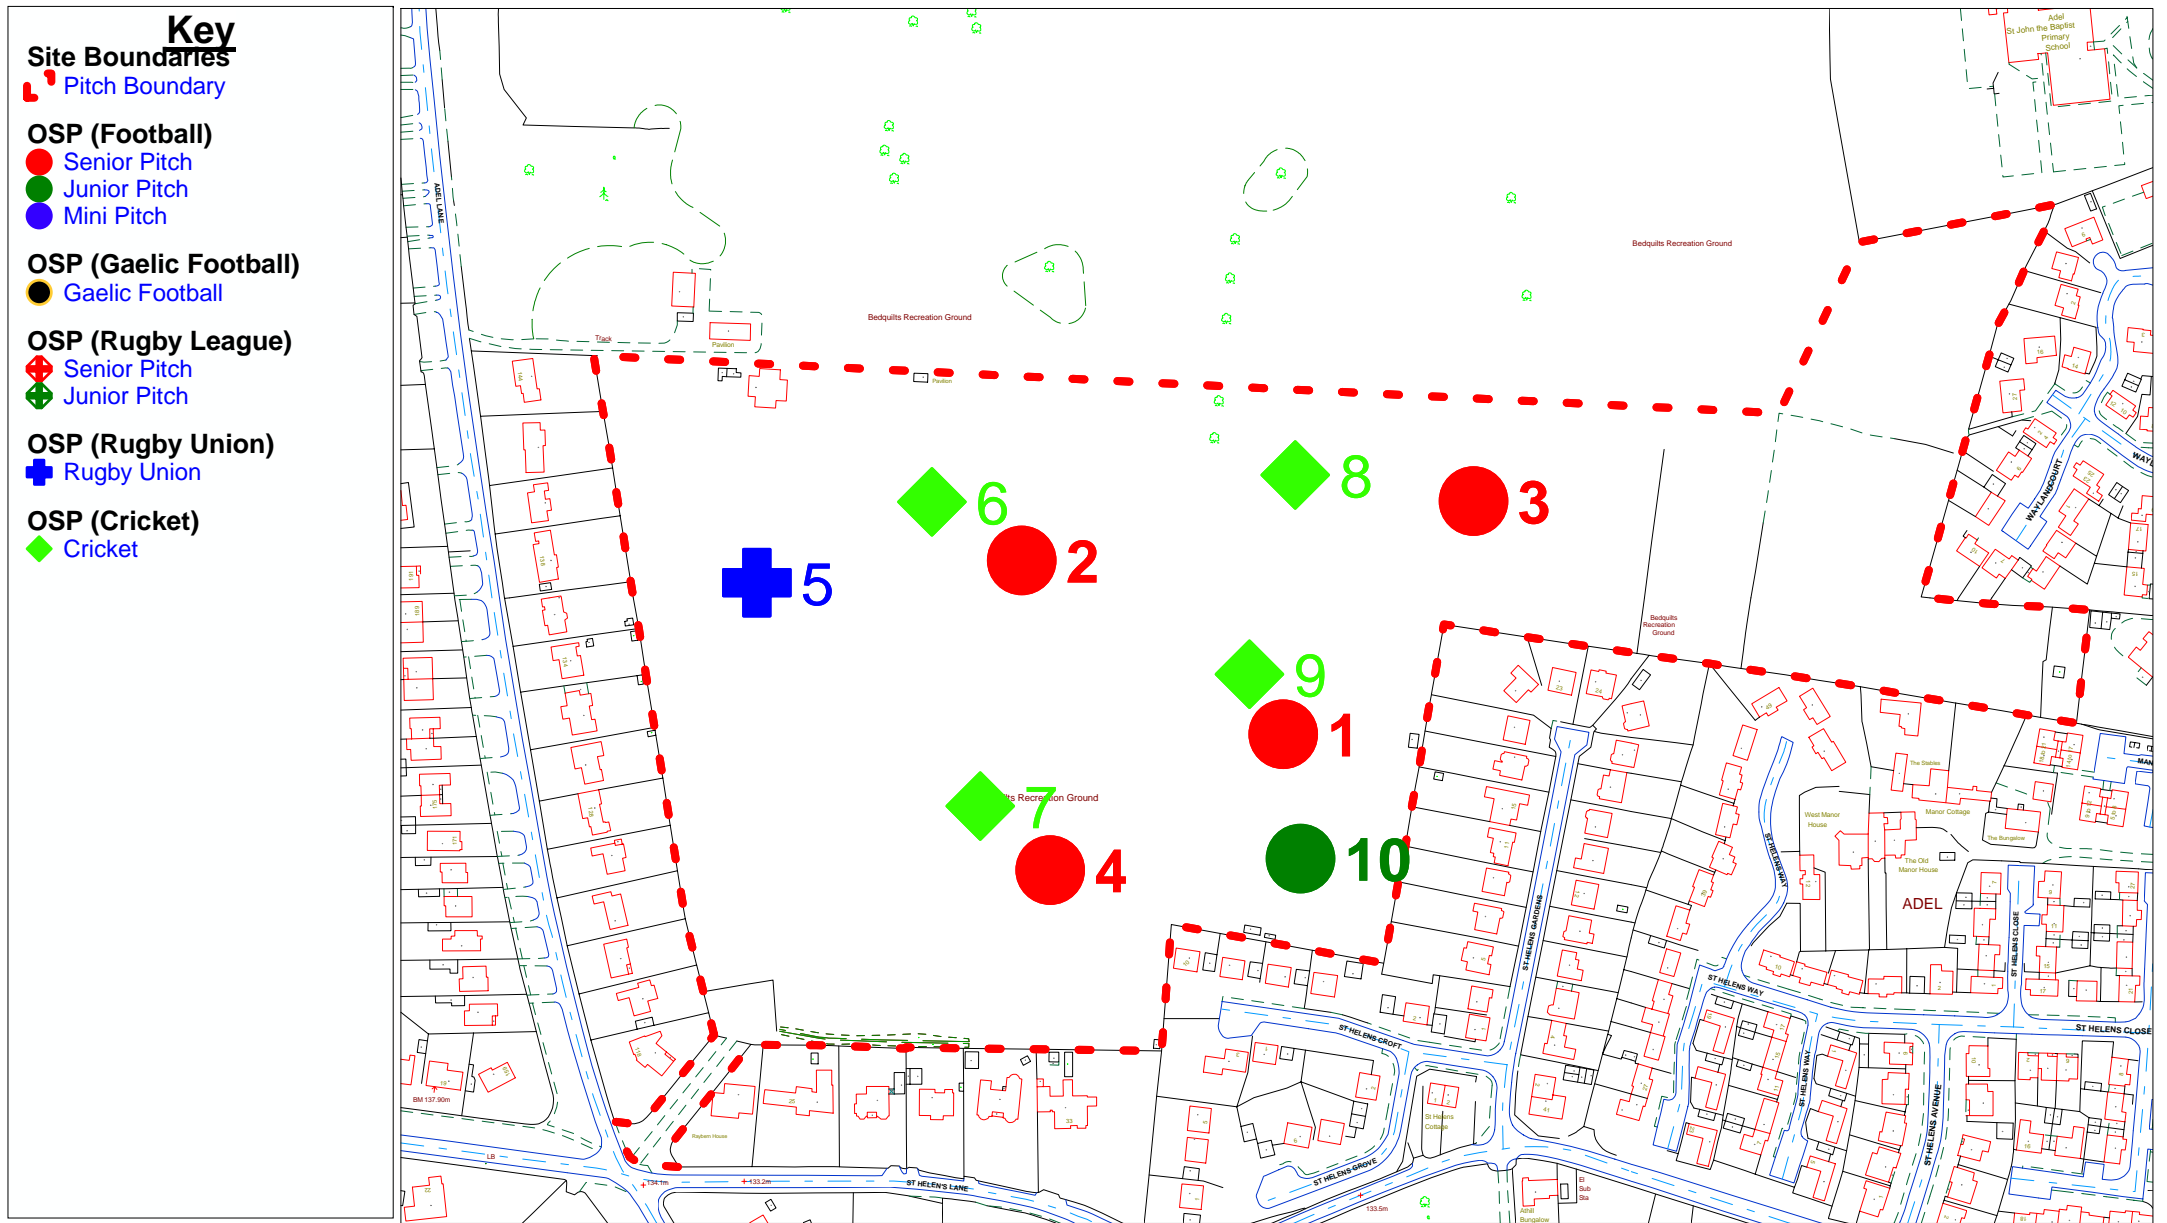

## Site Name: Bedquilts Rec Ground

This map is based upon Ordnance Survey material with the permission of Ordnance Survey on behalf of Her Majesty's stationary Office (c) Crown Copyright. Unauthorised reproduction infringes Crown Copyright and may lead to prosecution or civil proceedings. Leeds City Council 100019567 (2004)