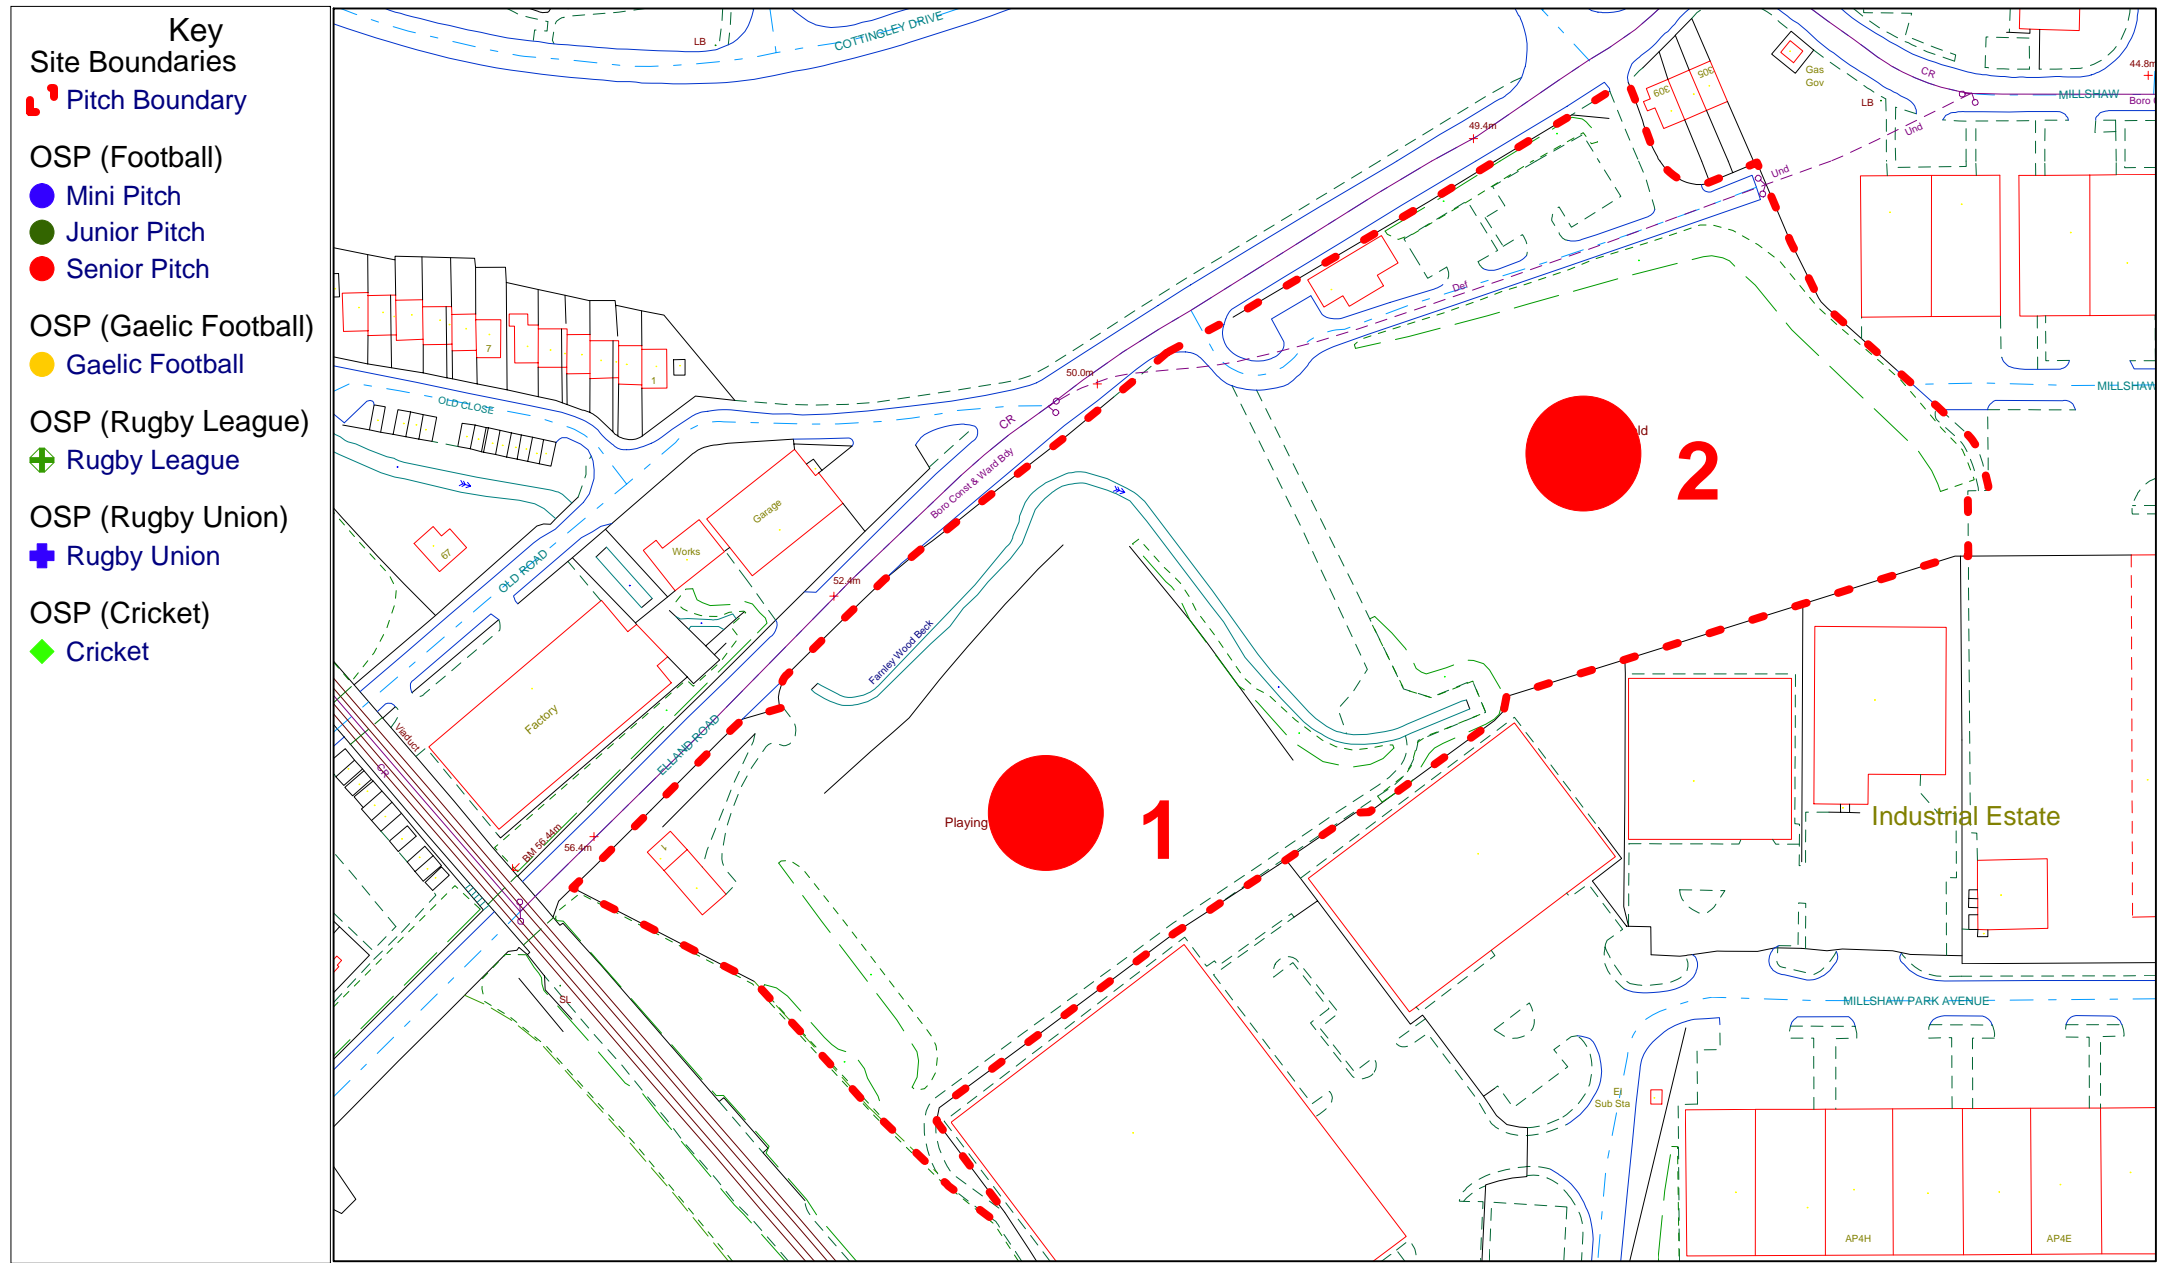

Learning and Leisure - Parks & Countryside

Site Name : Millshaw Rec Ground

This map is based upon Ordnance Survey material with the permission of Ordnance Survey on behalf of Her Majesty's stationary Office (c) Crown Copyright. Unauthorised reproduction infringes Crown Copyright and may lead to prosecution or civil proceedings. Leeds City Council 100019567 (2004)