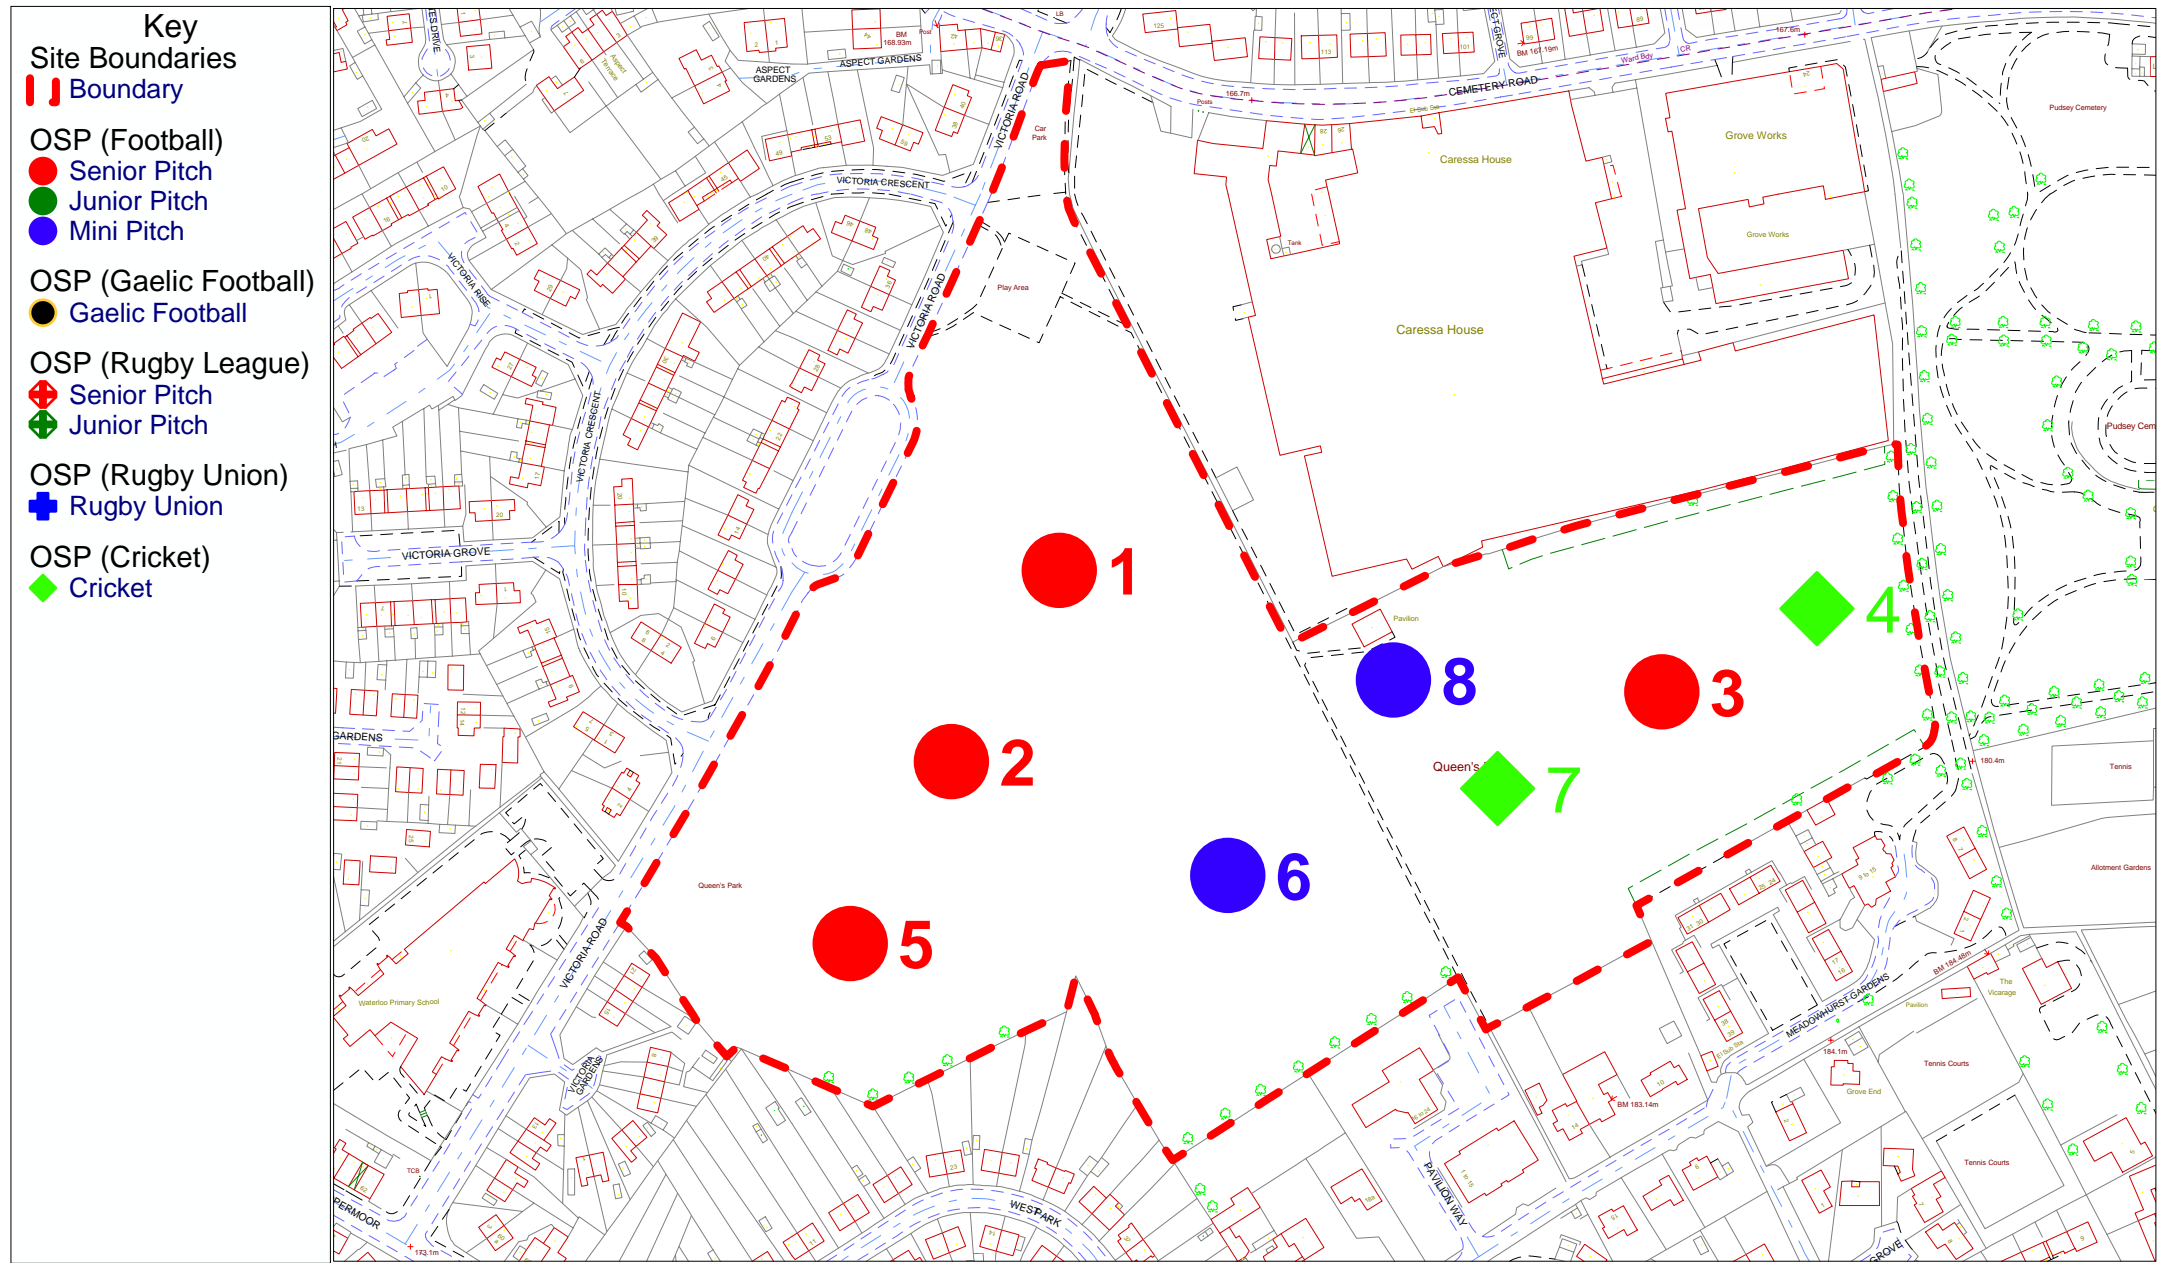

Learning and Leisure - Parks & Countryside

Site Name : Queens Park Pudsey

This map is based upon Ordnance Survey material with the permission of Ordnance Survey on behalf of Her Majesty's stationary Office (c) Crown Copyright. Unauthorised reproduction infringes Crown Copyright and may lead to prosecution or civil proceedings. Leeds City Council 100019567 (2004)