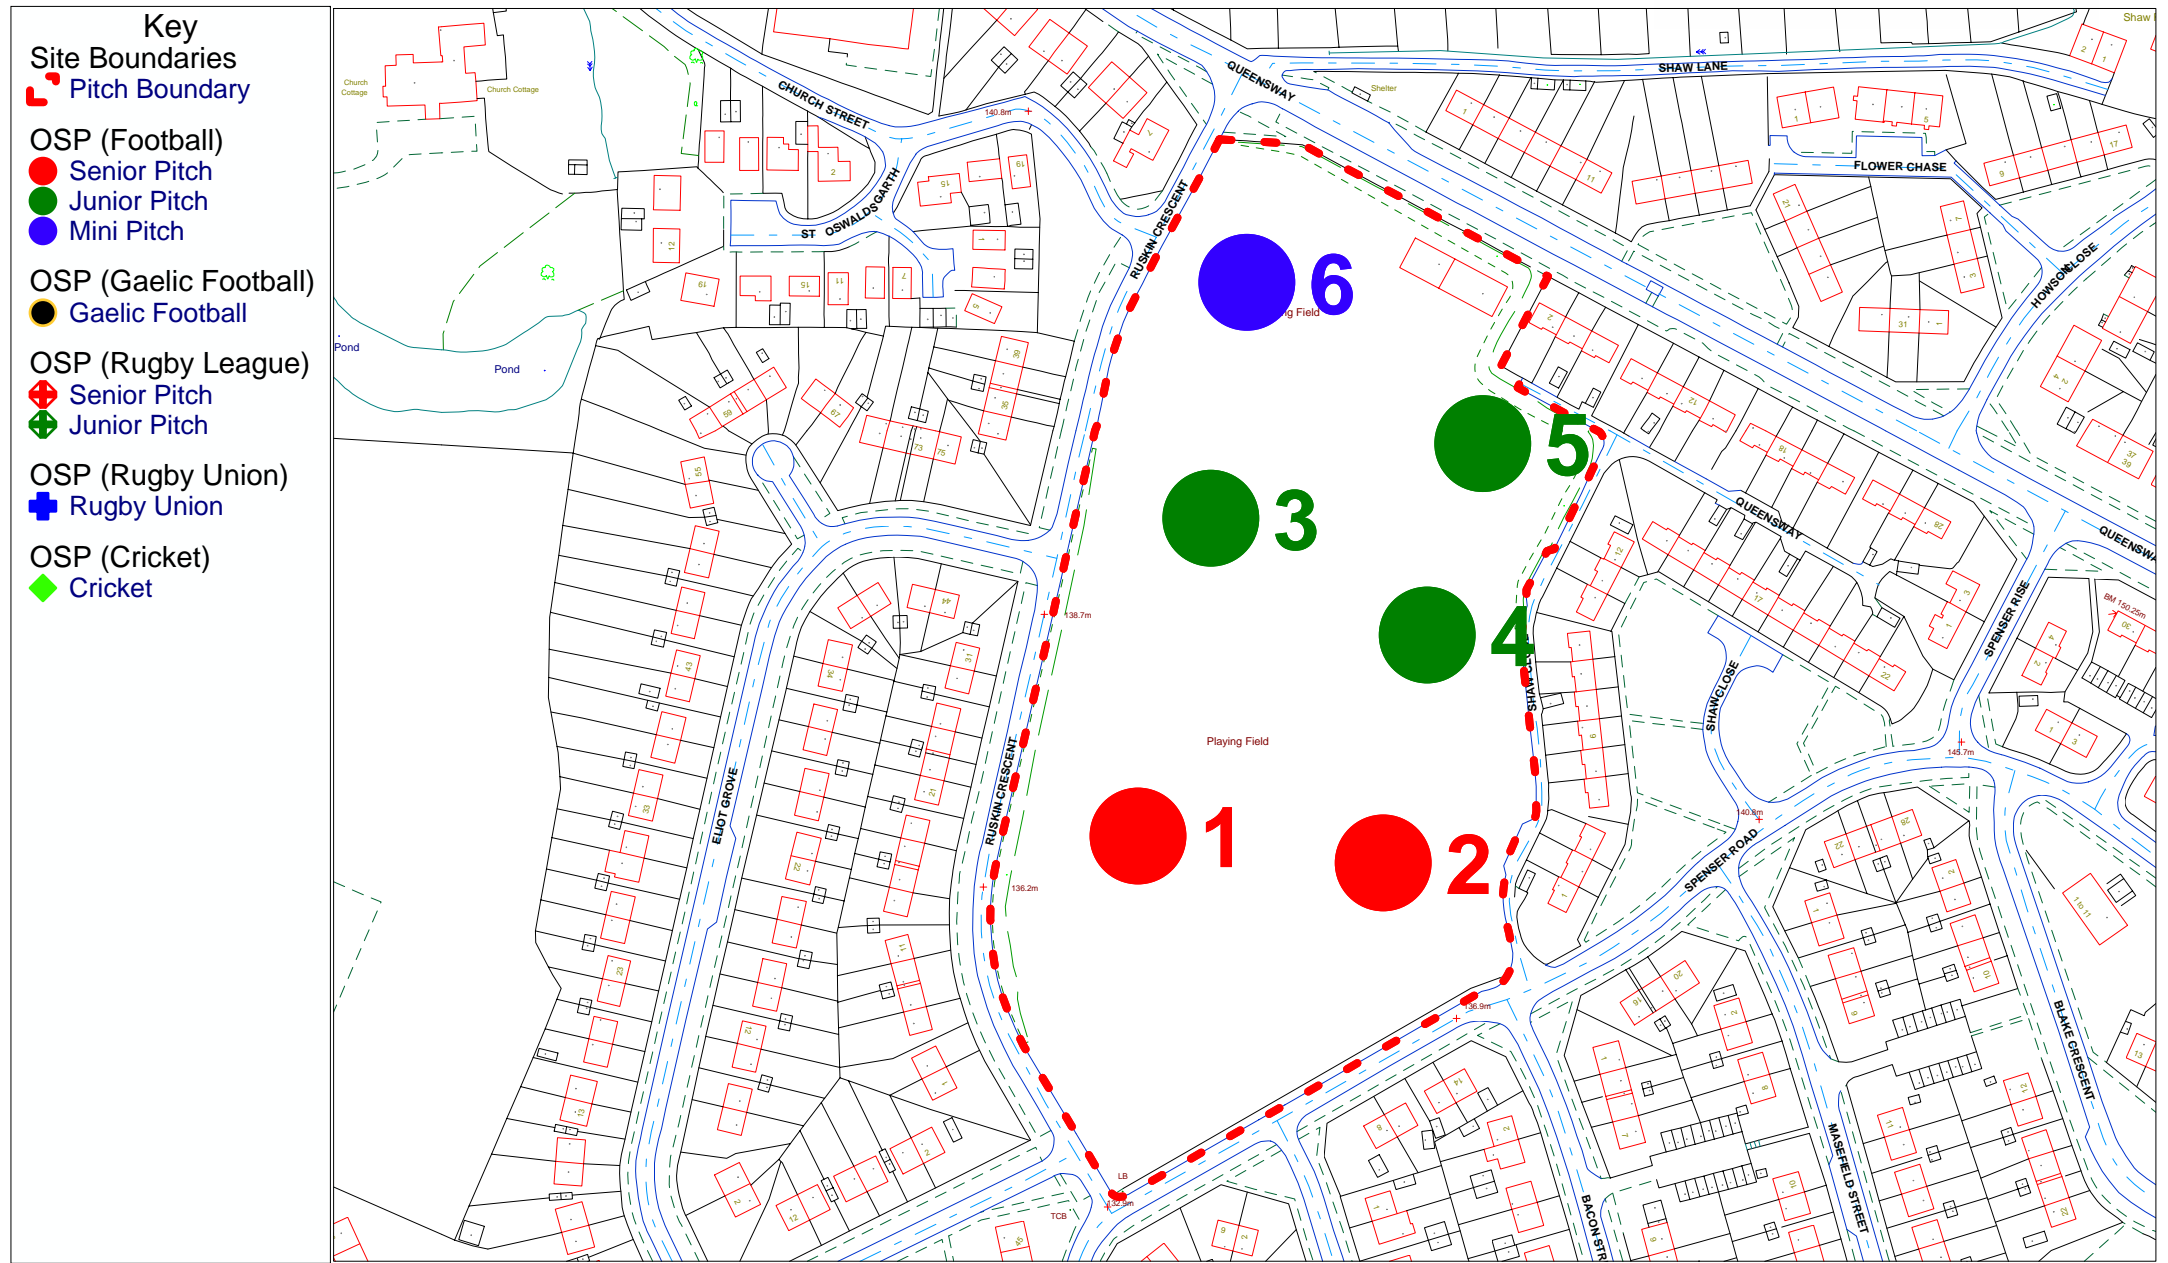

## Site Name : Shaw Lane Recreation Ground

This map is based upon Ordnance Survey material with the permission of Ordnance Survey on behalf of Her Majesty's stationary Office (c) Crown Copyright. Unauthorised reproduction infringes Crown Copyright and may lead to prosecution or civil proceedings. Leeds City Council 100019567 (2004)