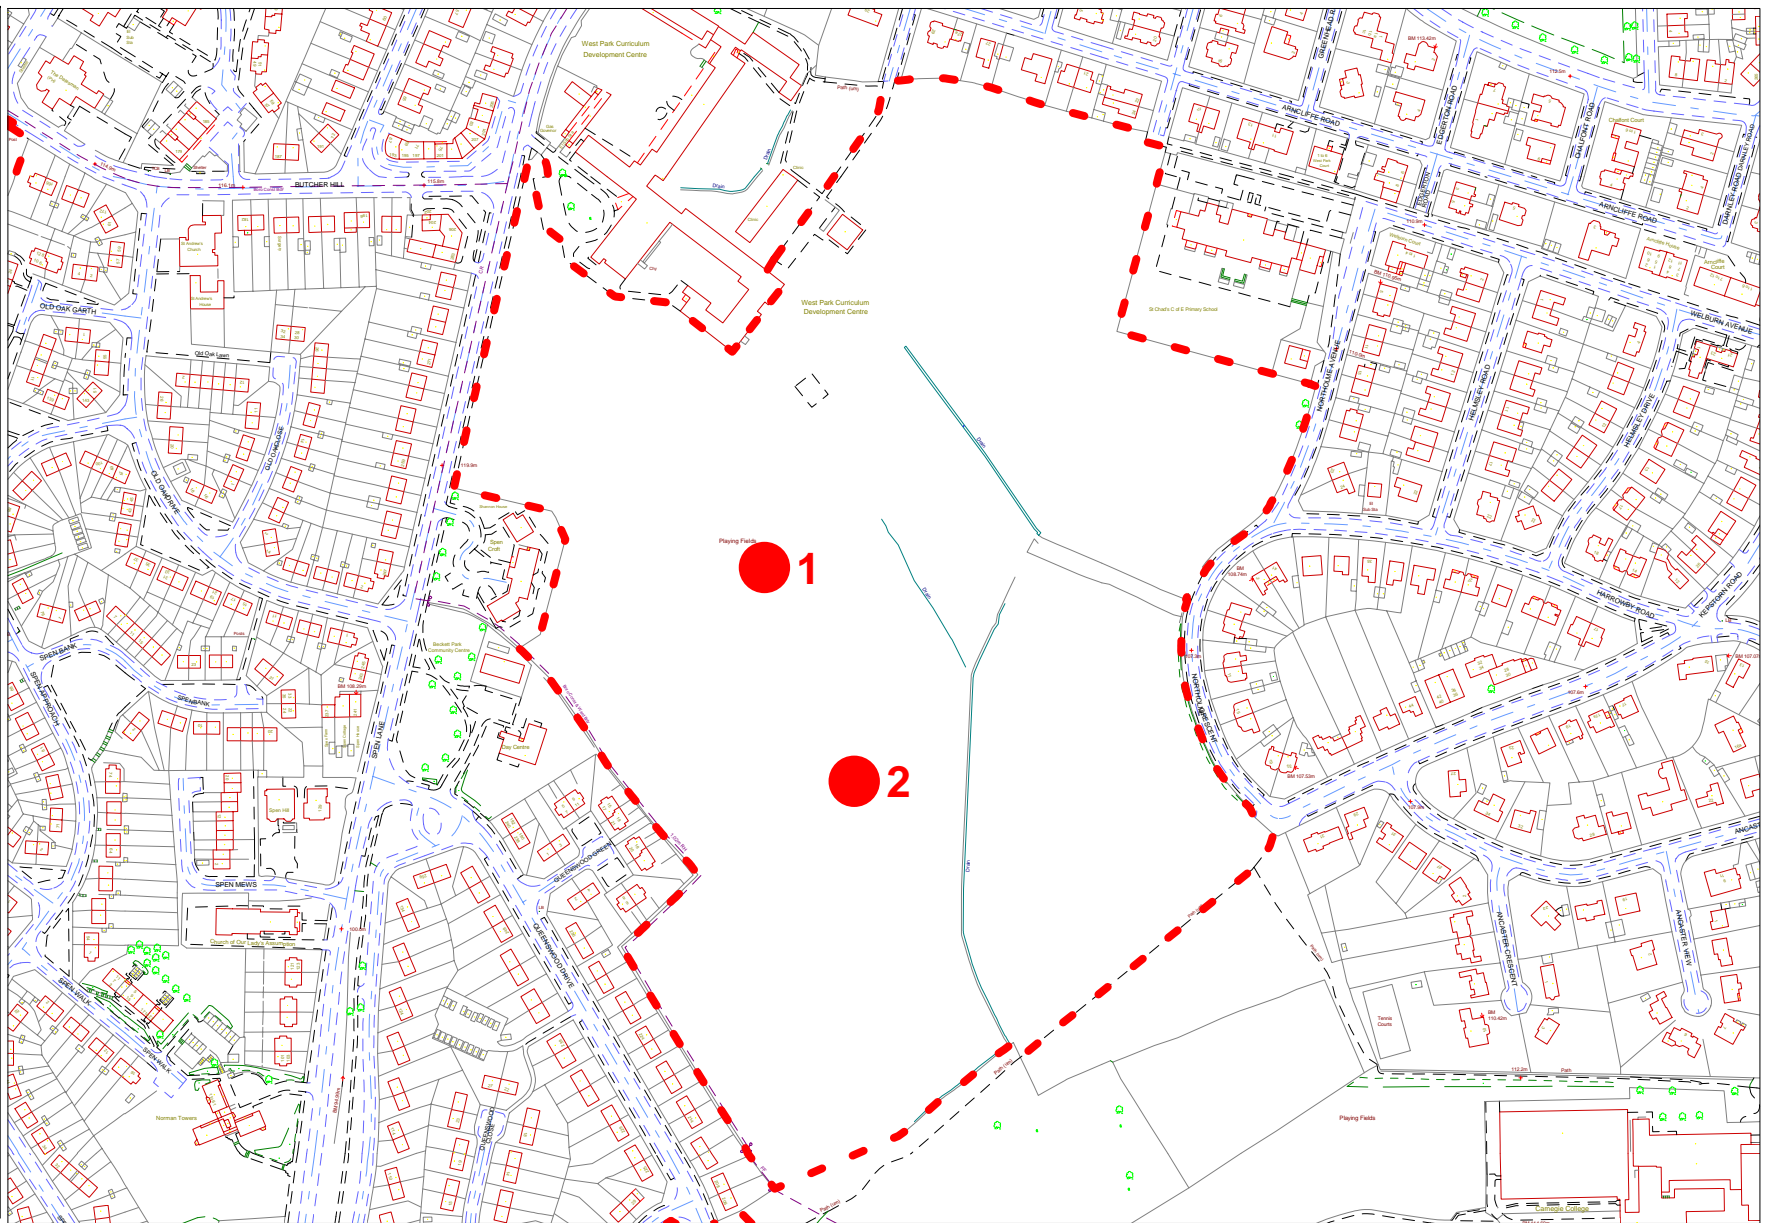

Parks & Countryside - Learning and Leisure Department

Site Name: West Park Playing Fields

Key

Site Boundaries
Pitch Boundary

OSP (Football)
Senior Pitch
Junior Pitch
Mini Pitch

OSP (Gaelic Football)
Gaelic Football

OSP (Rugby League)
Senior Pitch
Junior Pitch

OSP (Rugby Union)
Rugby Union

OSP (Cricket)
Cricket

This map is based upon Ordnance Survey material with the permission of Ordnance Survey on behalf of Her Majesty's stationary Office (c) Crown Copyright. Unauthorised reproduction infringes Crown Copyright and may lead to prosecution or civil proceedings. Leeds City Council 100019567 (2004)