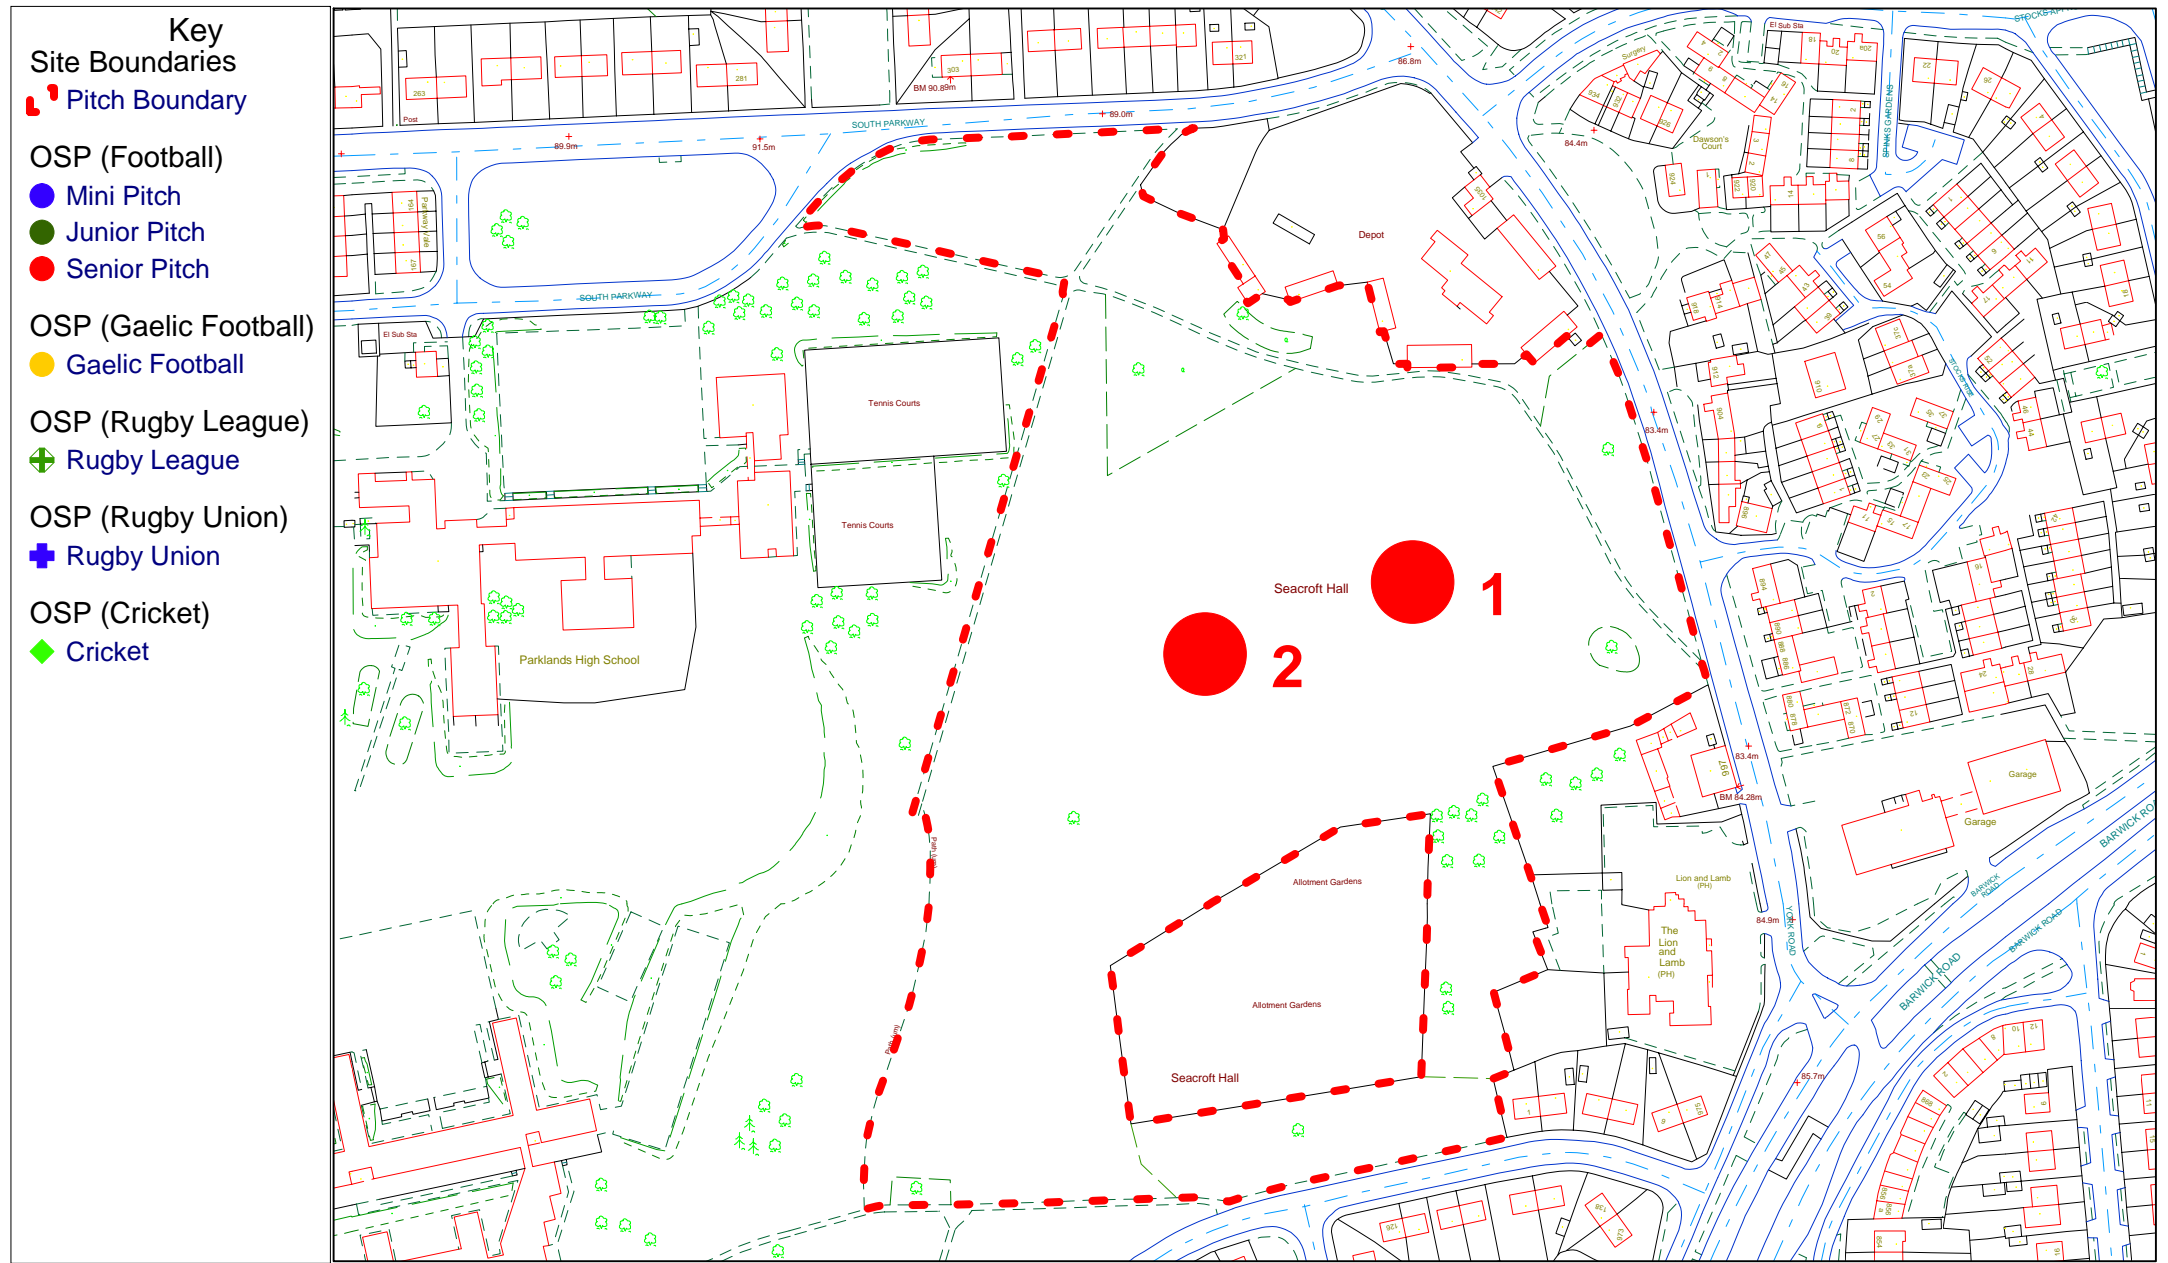

## Site Name : York Rd/South Parkway

This map is based upon Ordnance Survey material with the permission of Ordnance Survey on behalf of Her Majesty's stationary Office (c) Crown Copyright. Unauthorised reproduction infringes Crown Copyright and may lead to prosecution or civil proceedings. Leeds City Council 100019567 (2004)