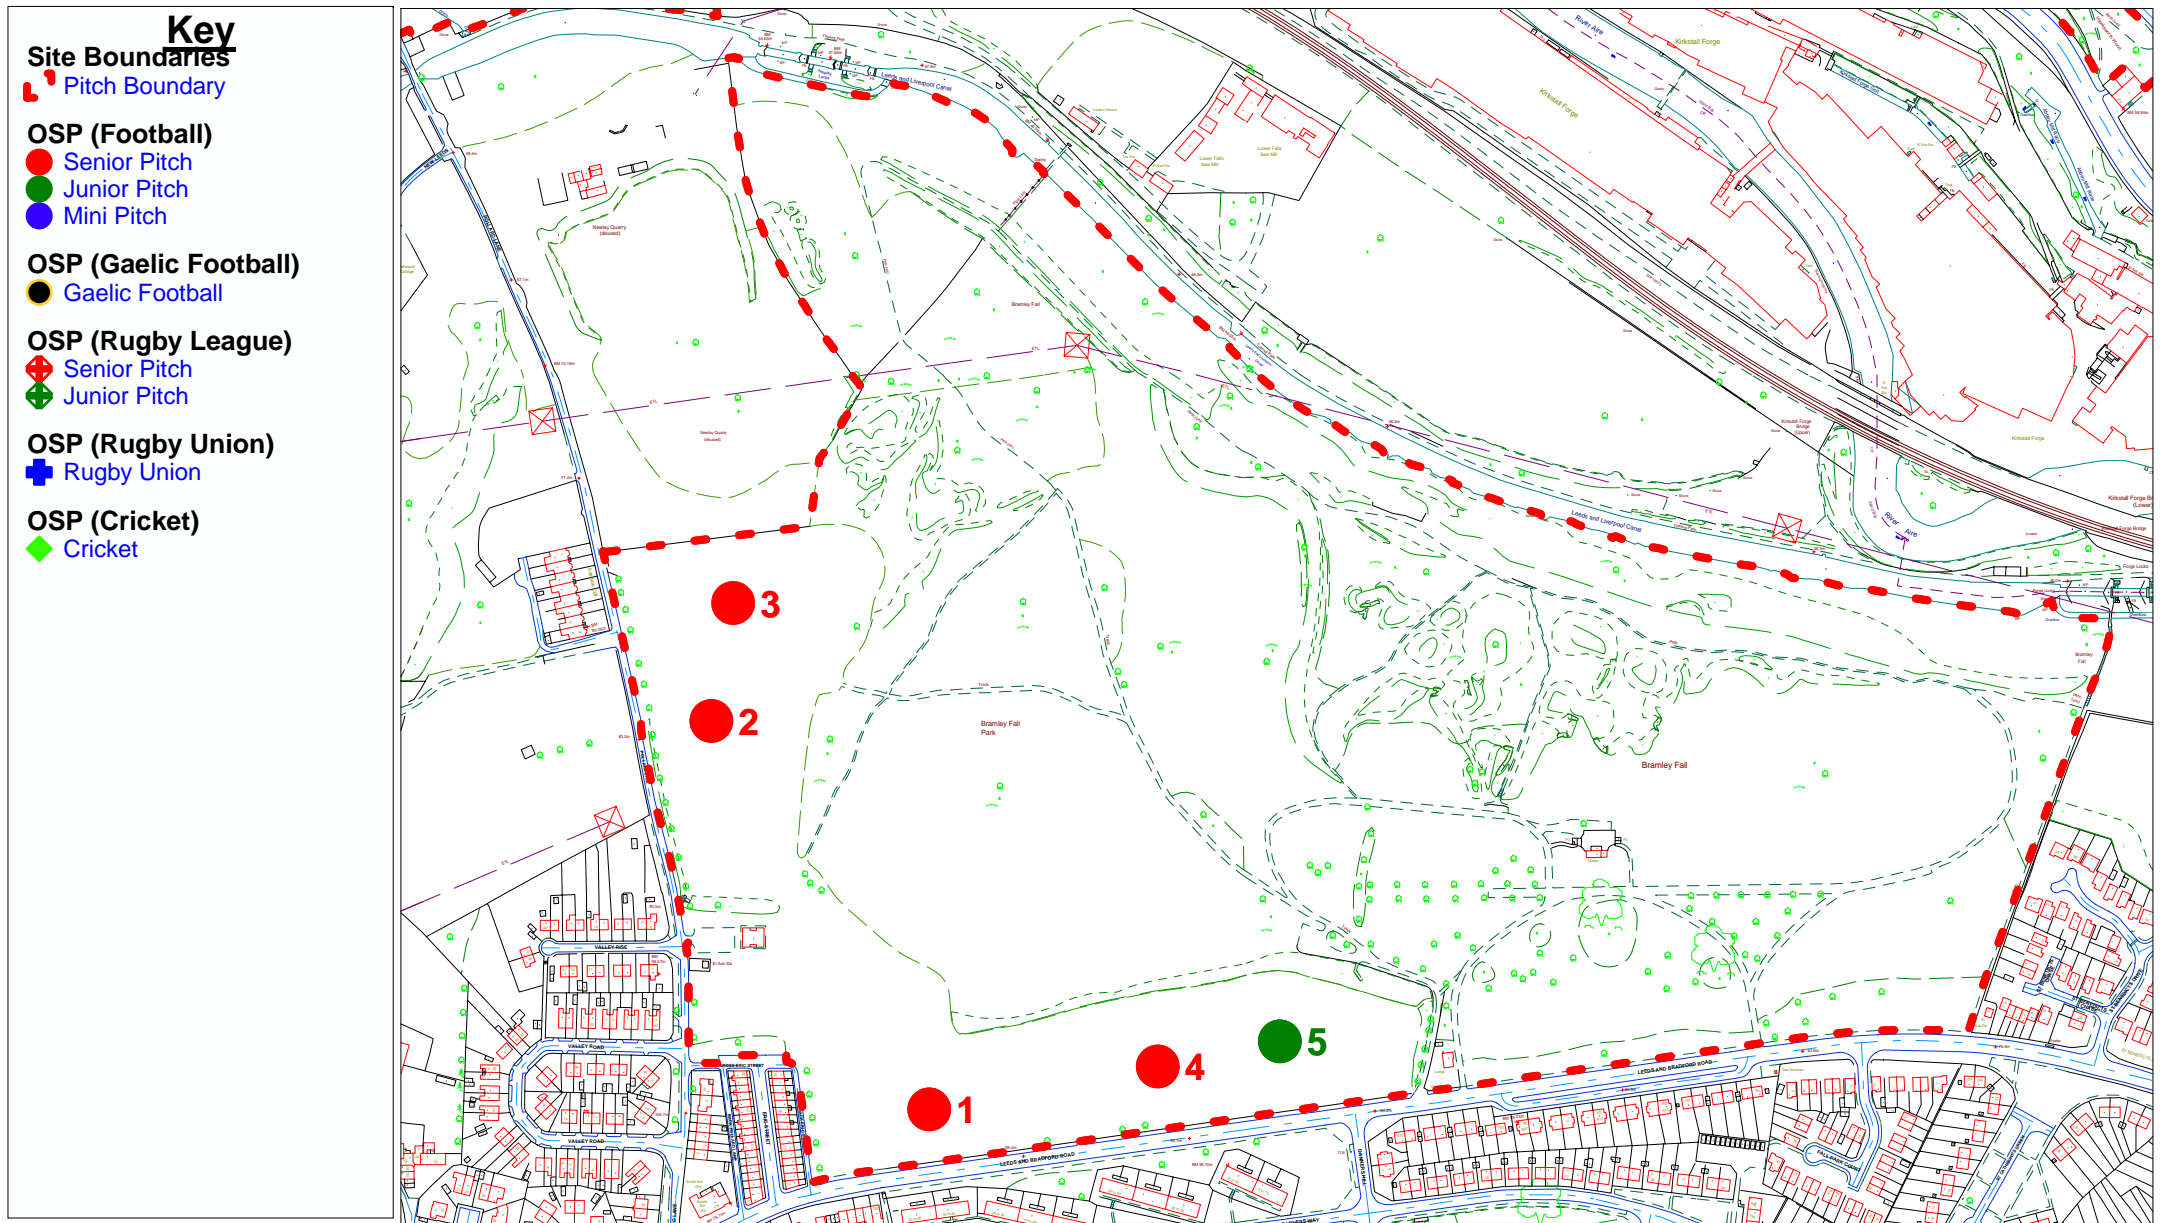

Parks & Countryside - Learning and Leisure Department

Site Name: Bramley Falls Wood Park

This map is based upon Ordnance Survey material with the permission of Ordnance Survey on behalf of Her Majesty's stationary Office (c) Crown Copyright. Unauthorised reproduction infringes Crown Copyright and may lead to prosecution or civil proceedings. Leeds City Council 100019567 (2004)