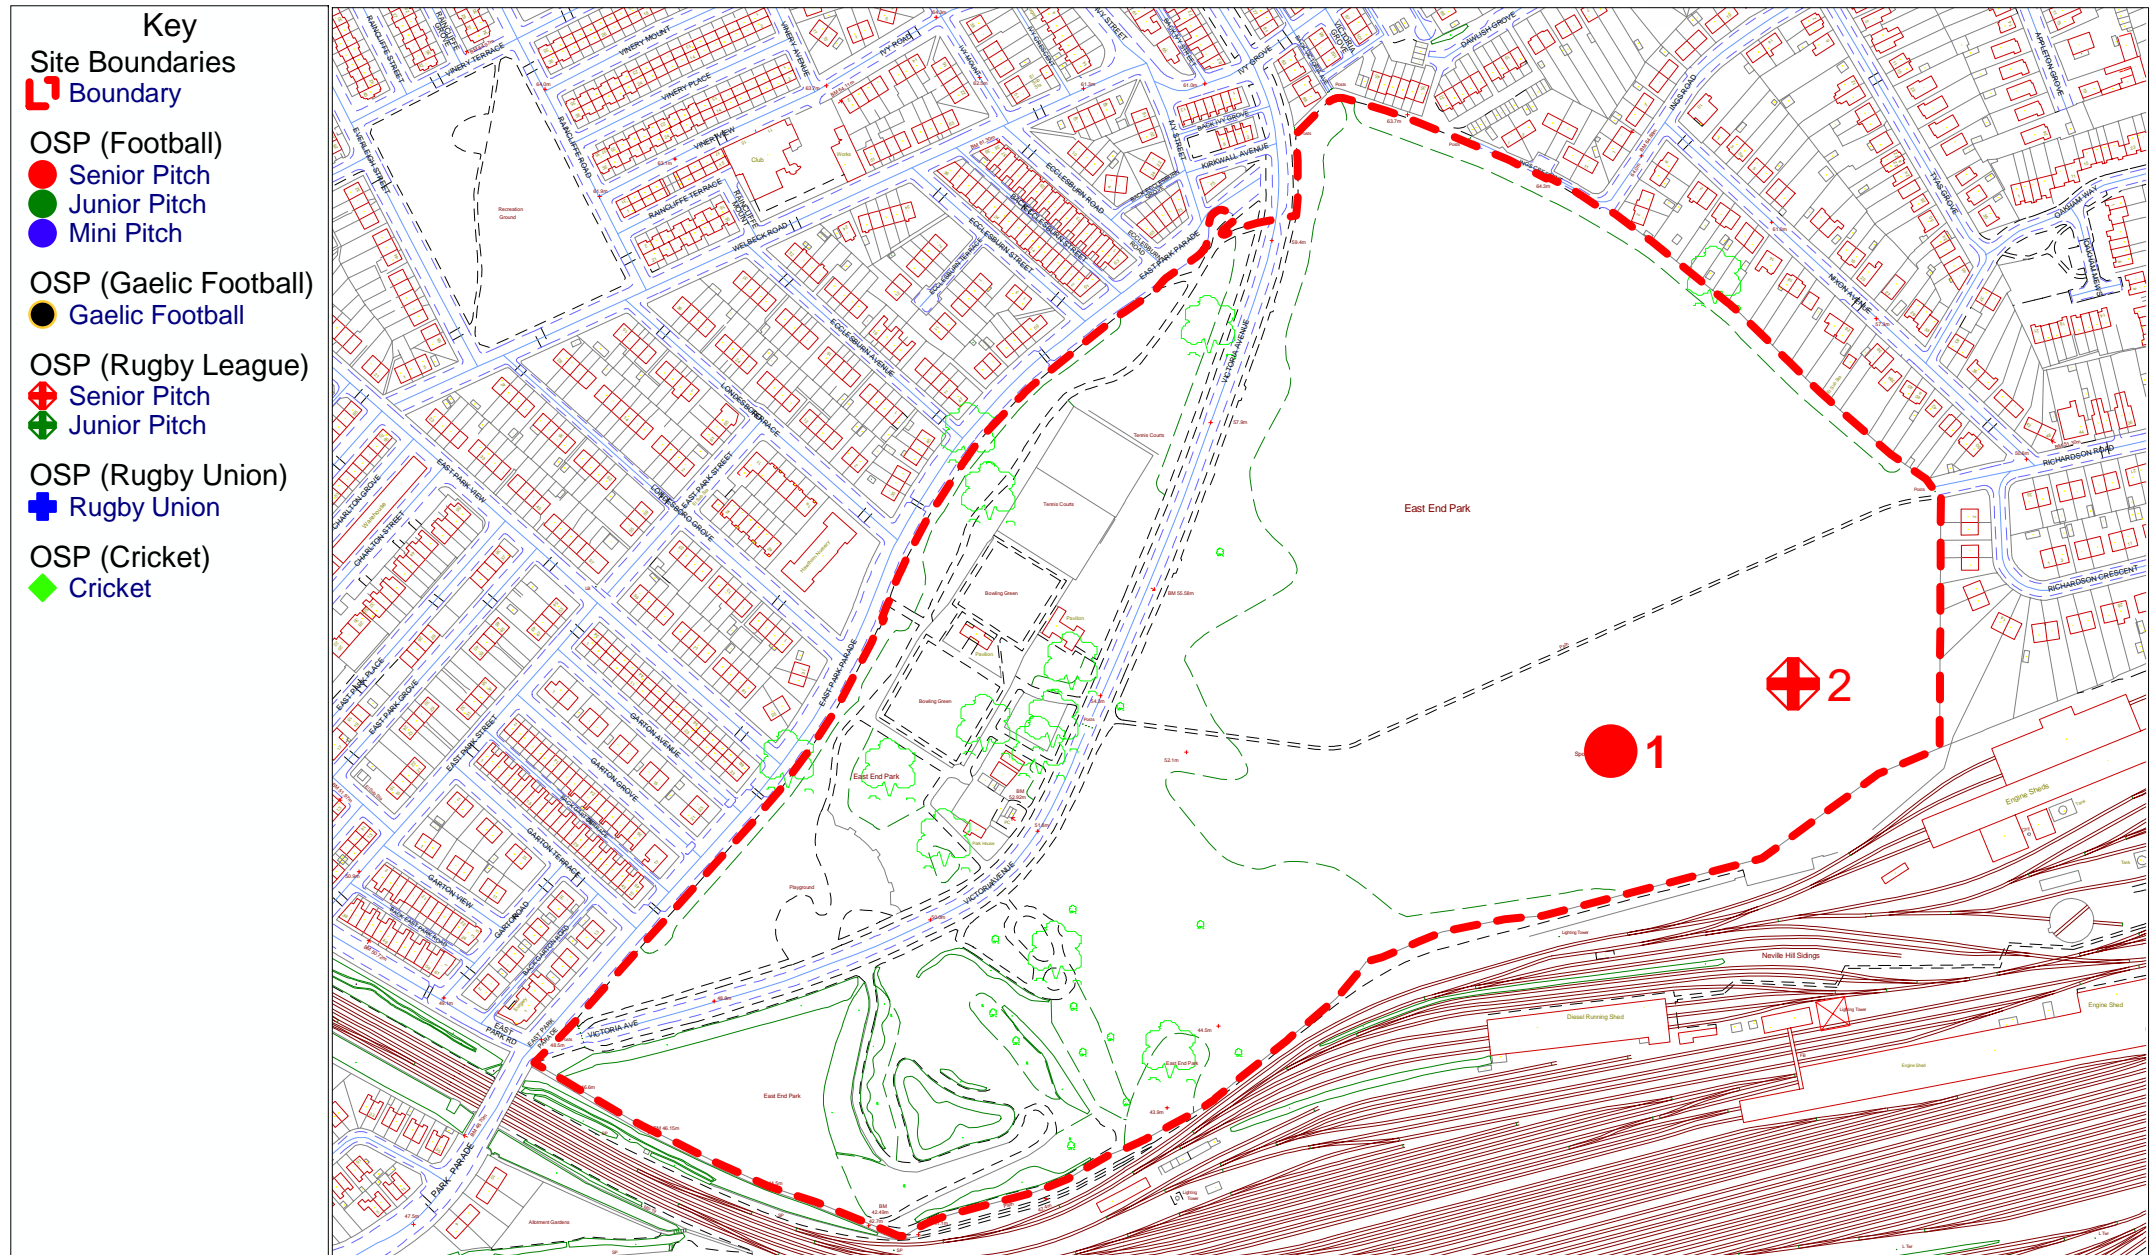

## Site Name : East End Park

This map is based upon Ordnance Survey material with the permission of Ordnance Survey on behalf of Her Majesty's stationary Office (c) Crown Copyright. Unauthorised reproduction infringes Crown Copyright and may lead to prosecution or civil proceedings. Leeds City Council 100019567 (2004)