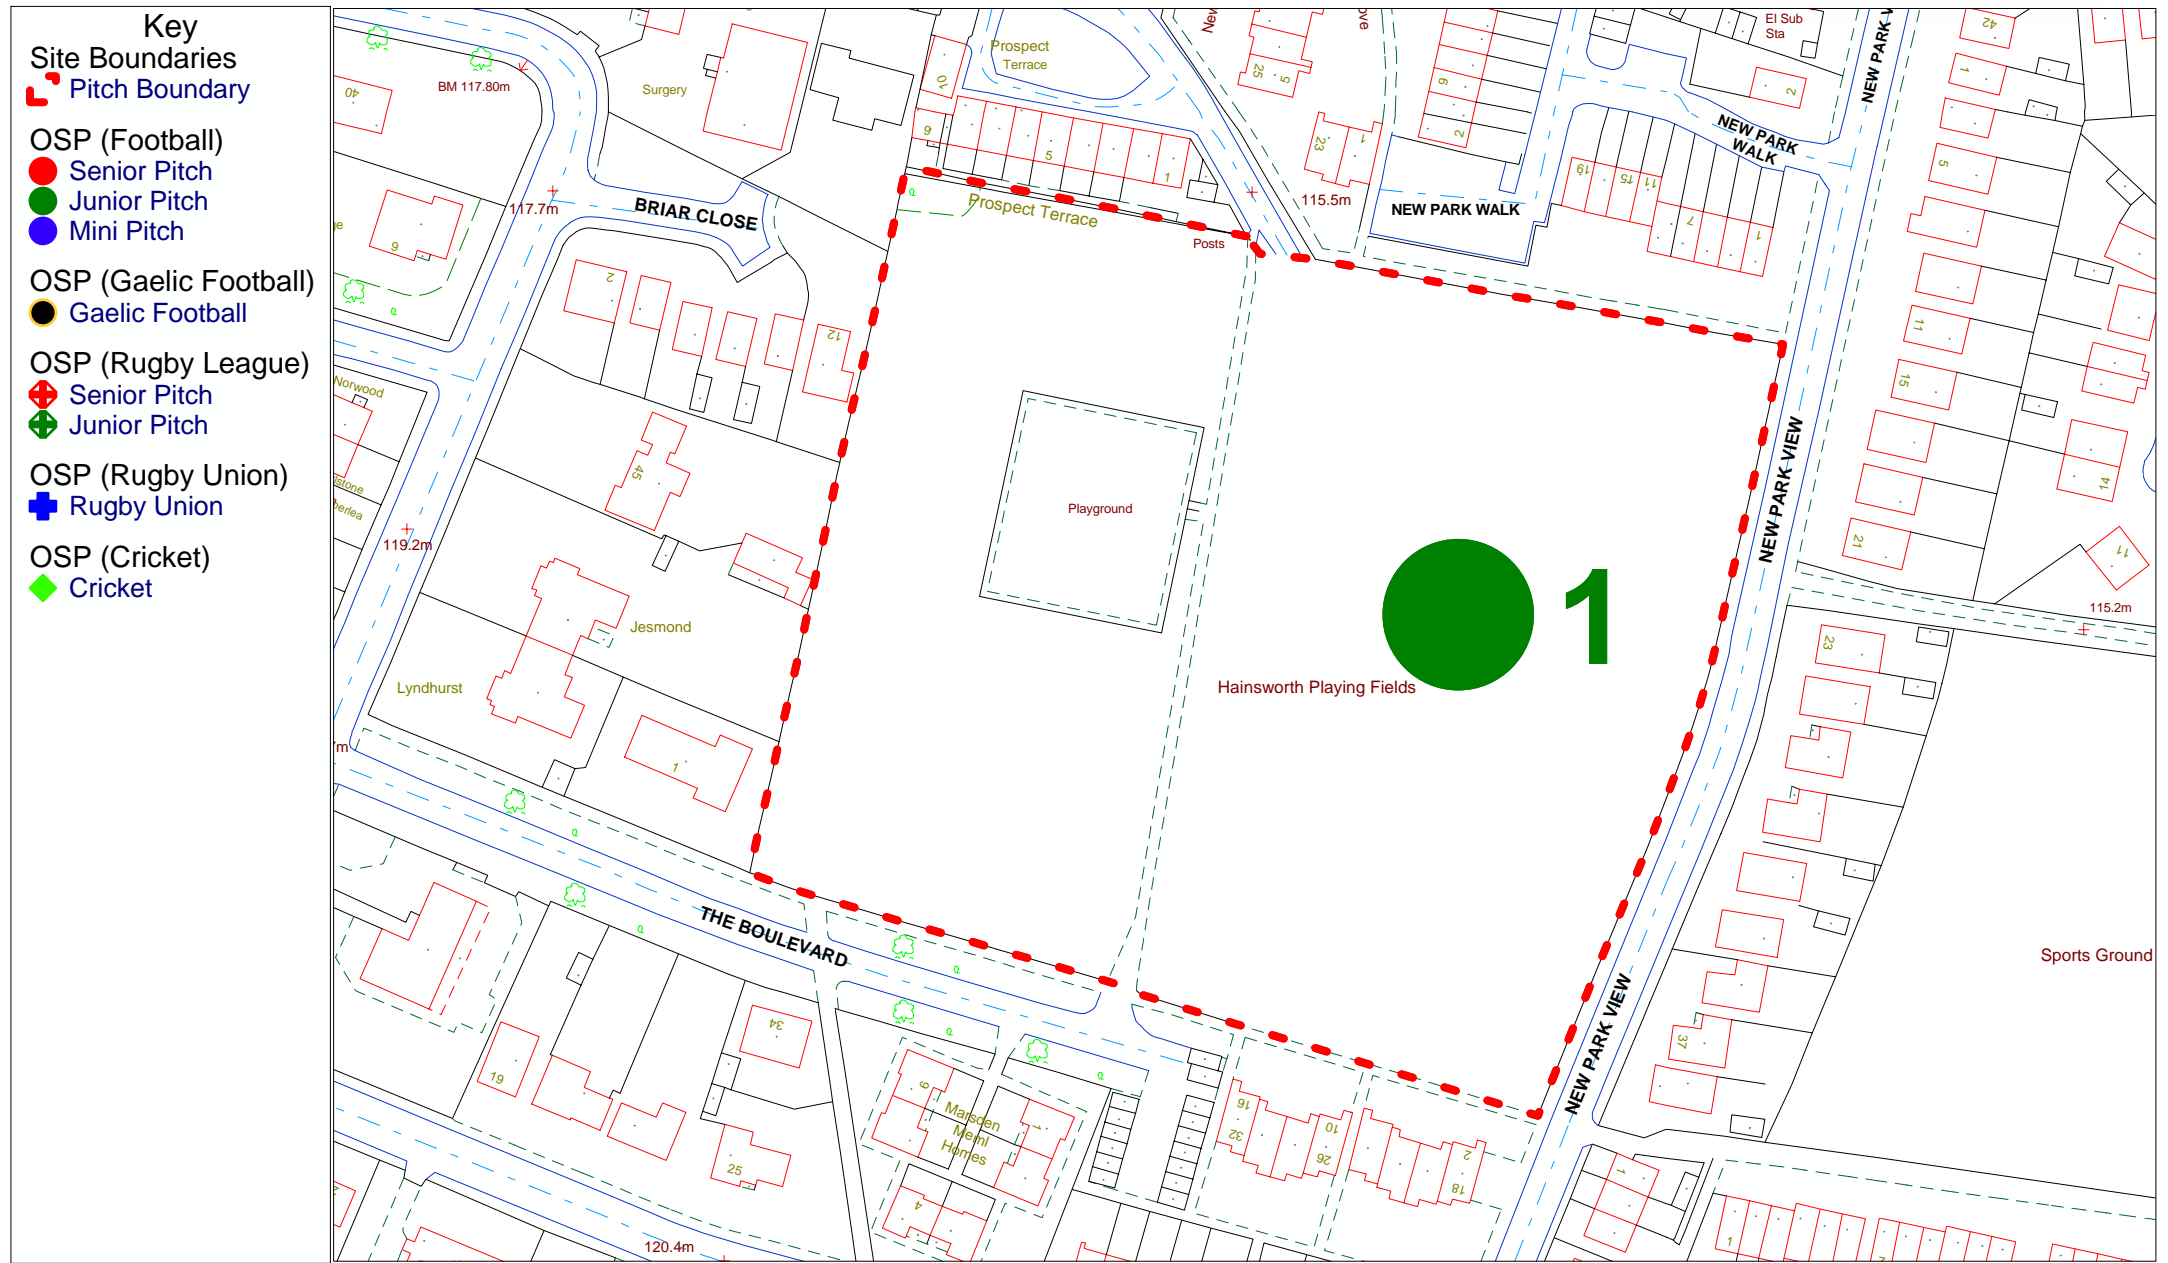

Learning and Leisure - Parks & Countryside

Site Name : Hainsworth Park

This map is based upon Ordnance Survey material with the permission of Ordnance Survey on behalf of Her Majesty's stationary Office (c) Crown Copyright. Unauthorised reproduction infringes Crown Copyright and may lead to prosecution or civil proceedings. Leeds City Council 100019567 (2004)