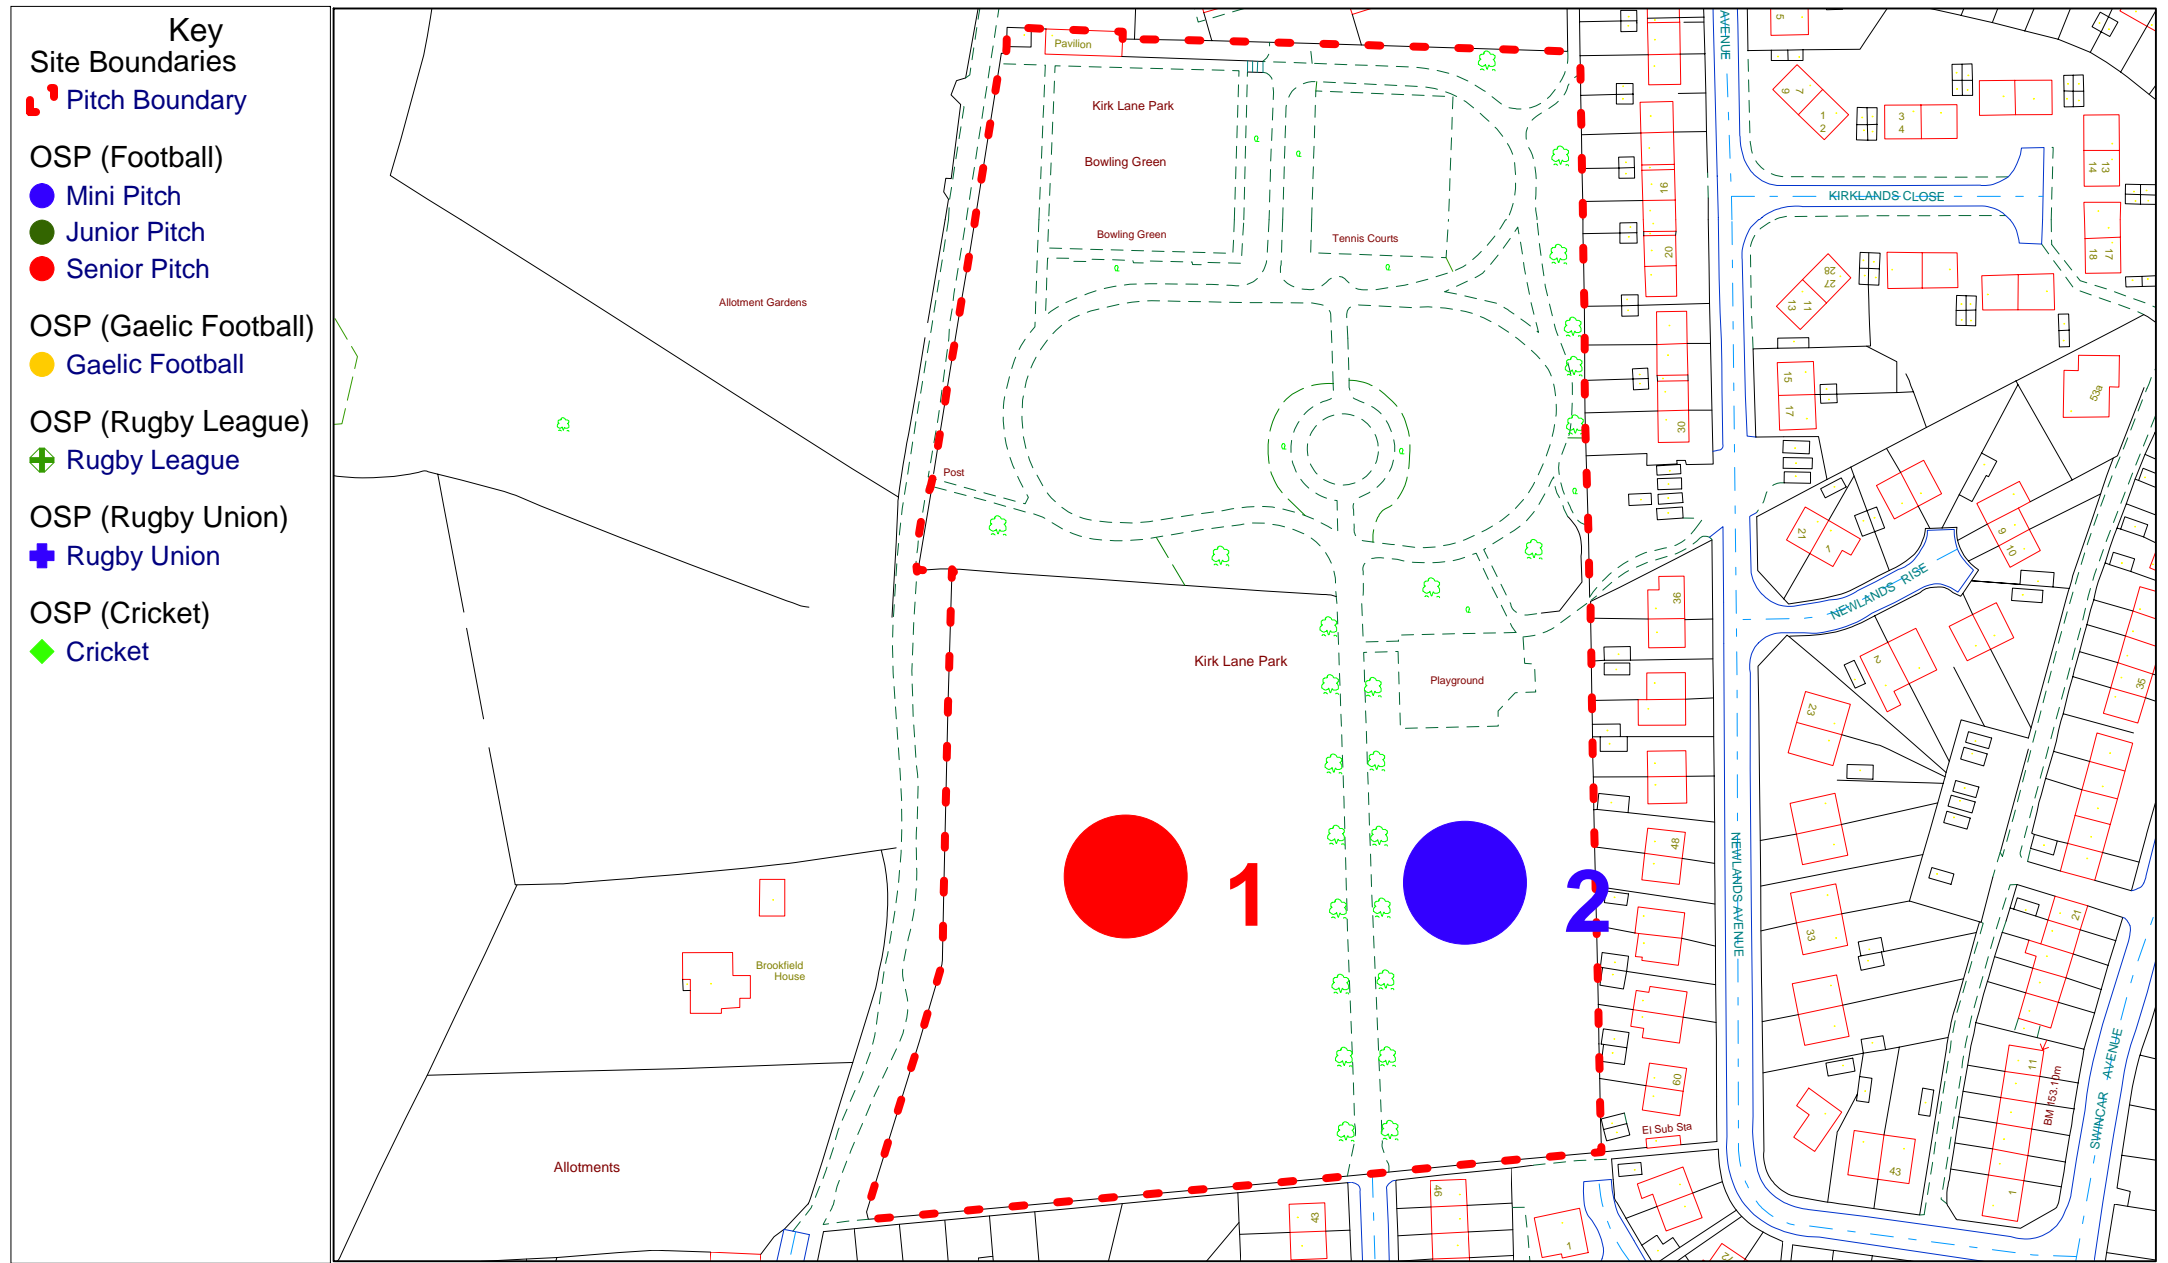

Learning and Leisure - Parks & Countryside

Site Name : Kirk Lane Park

This map is based upon Ordnance Survey material with the permission of Ordnance Survey on behalf of Her Majesty's stationary Office (c) Crown Copyright. Unauthorised reproduction infringes Crown Copyright and may lead to prosecution or civil proceedings. Leeds City Council 100019567 (2004)