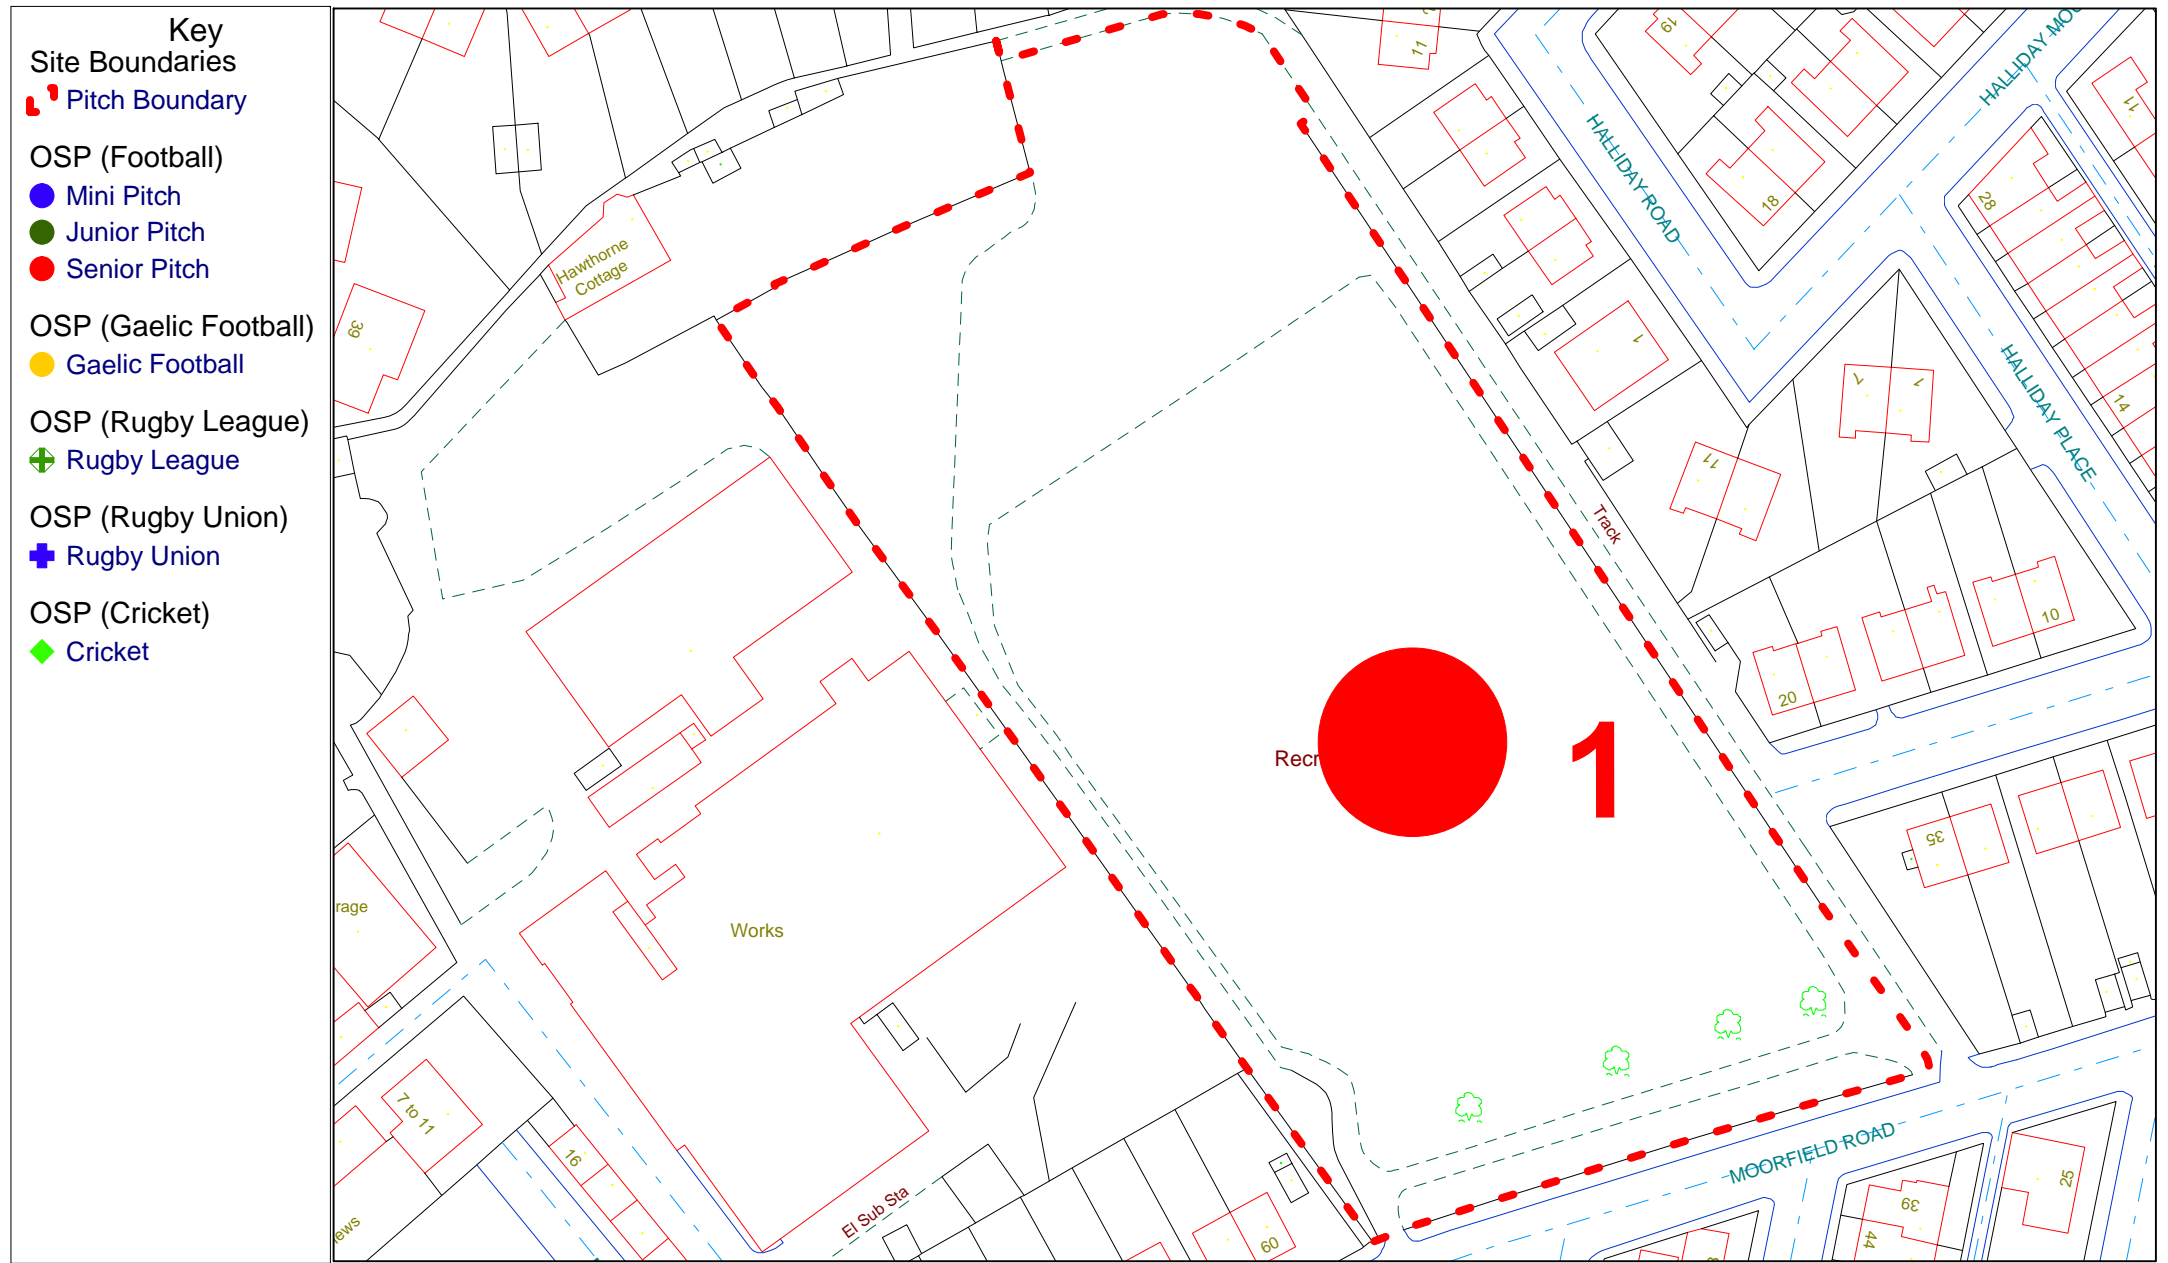

Learning and Leisure - Parks & Countryside

Site Name : Moorfield Rec Grnd

- Key**
- Site Boundaries
 - Pitch Boundary
 - OSP (Football)
 - Mini Pitch
 - Junior Pitch
 - Senior Pitch
 - OSP (Gaelic Football)
 - Gaelic Football
 - OSP (Rugby League)
 - Rugby League
 - OSP (Rugby Union)
 - Rugby Union
 - OSP (Cricket)
 - Cricket

This map is based upon Ordnance Survey material with the permission of Ordnance Survey on behalf of Her Majesty's stationary Office (c) Crown Copyright. Unauthorised reproduction infringes Crown Copyright and may lead to prosecution or civil proceedings. Leeds City Council 100019567 (2004)