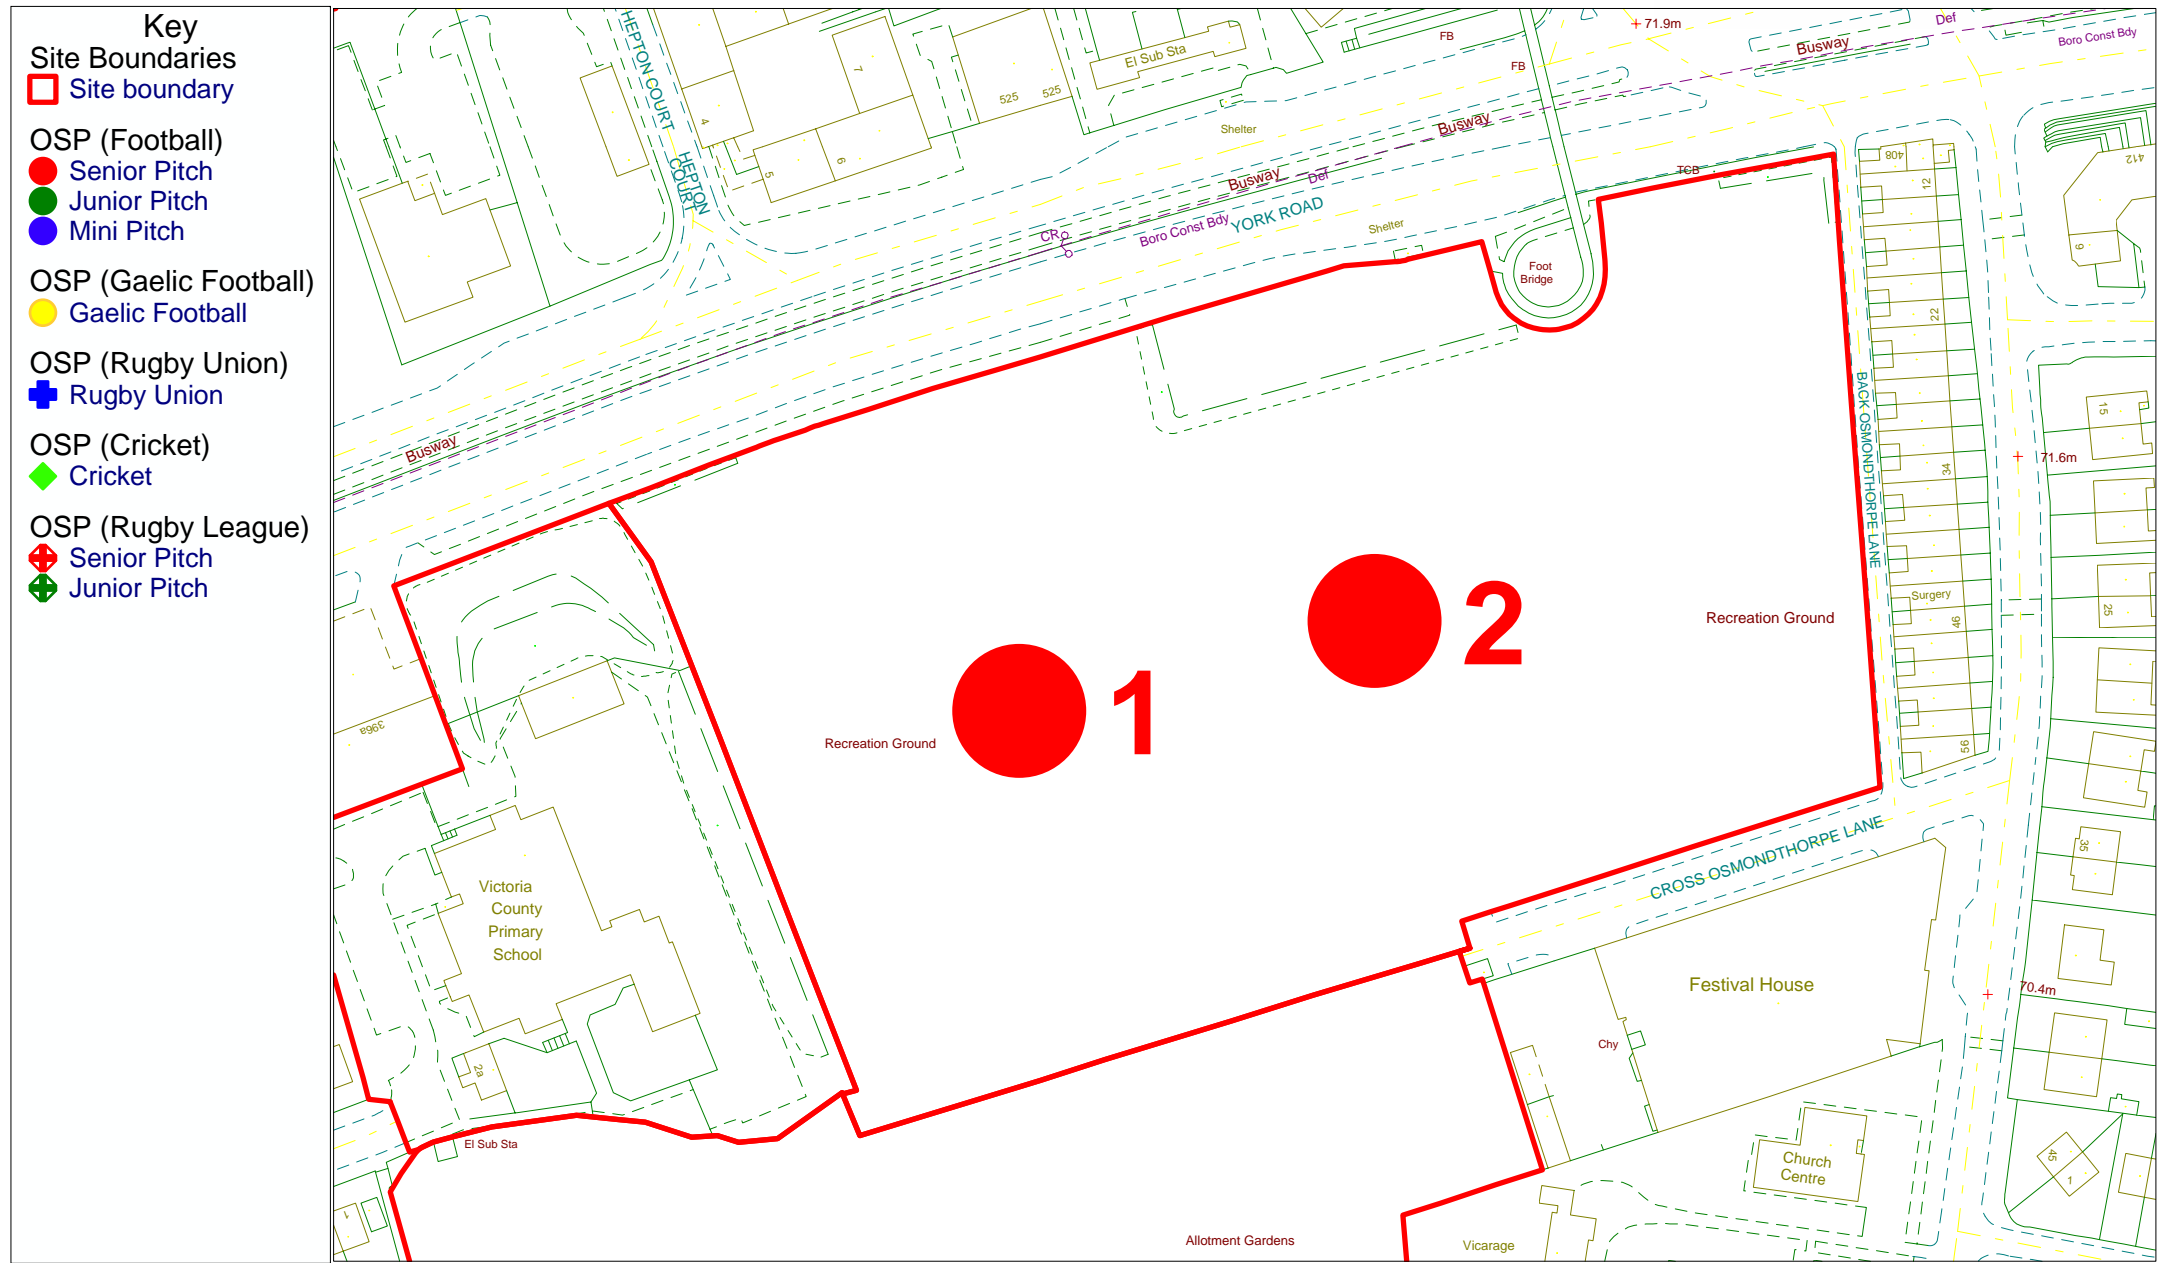

Parks & Countryside

Site Name : Osmondthorpe Rec Ground

- Key**
- Site Boundaries
 - Site boundary
 - OSP (Football)
 - Senior Pitch
 - Junior Pitch
 - Mini Pitch
 - OSP (Gaelic Football)
 - Gaelic Football
 - OSP (Rugby Union)
 - Rugby Union
 - OSP (Cricket)
 - Cricket
 - OSP (Rugby League)
 - Senior Pitch
 - Junior Pitch

This map is based upon Ordnance Survey material with the permission of Ordnance Survey on behalf of Her Majesty's stationary Office (c) Crown Copyright. Unauthorised reproduction infringes Crown Copyright and may lead to prosecution or civil proceedings. Leeds City Council 100019567 (2004)