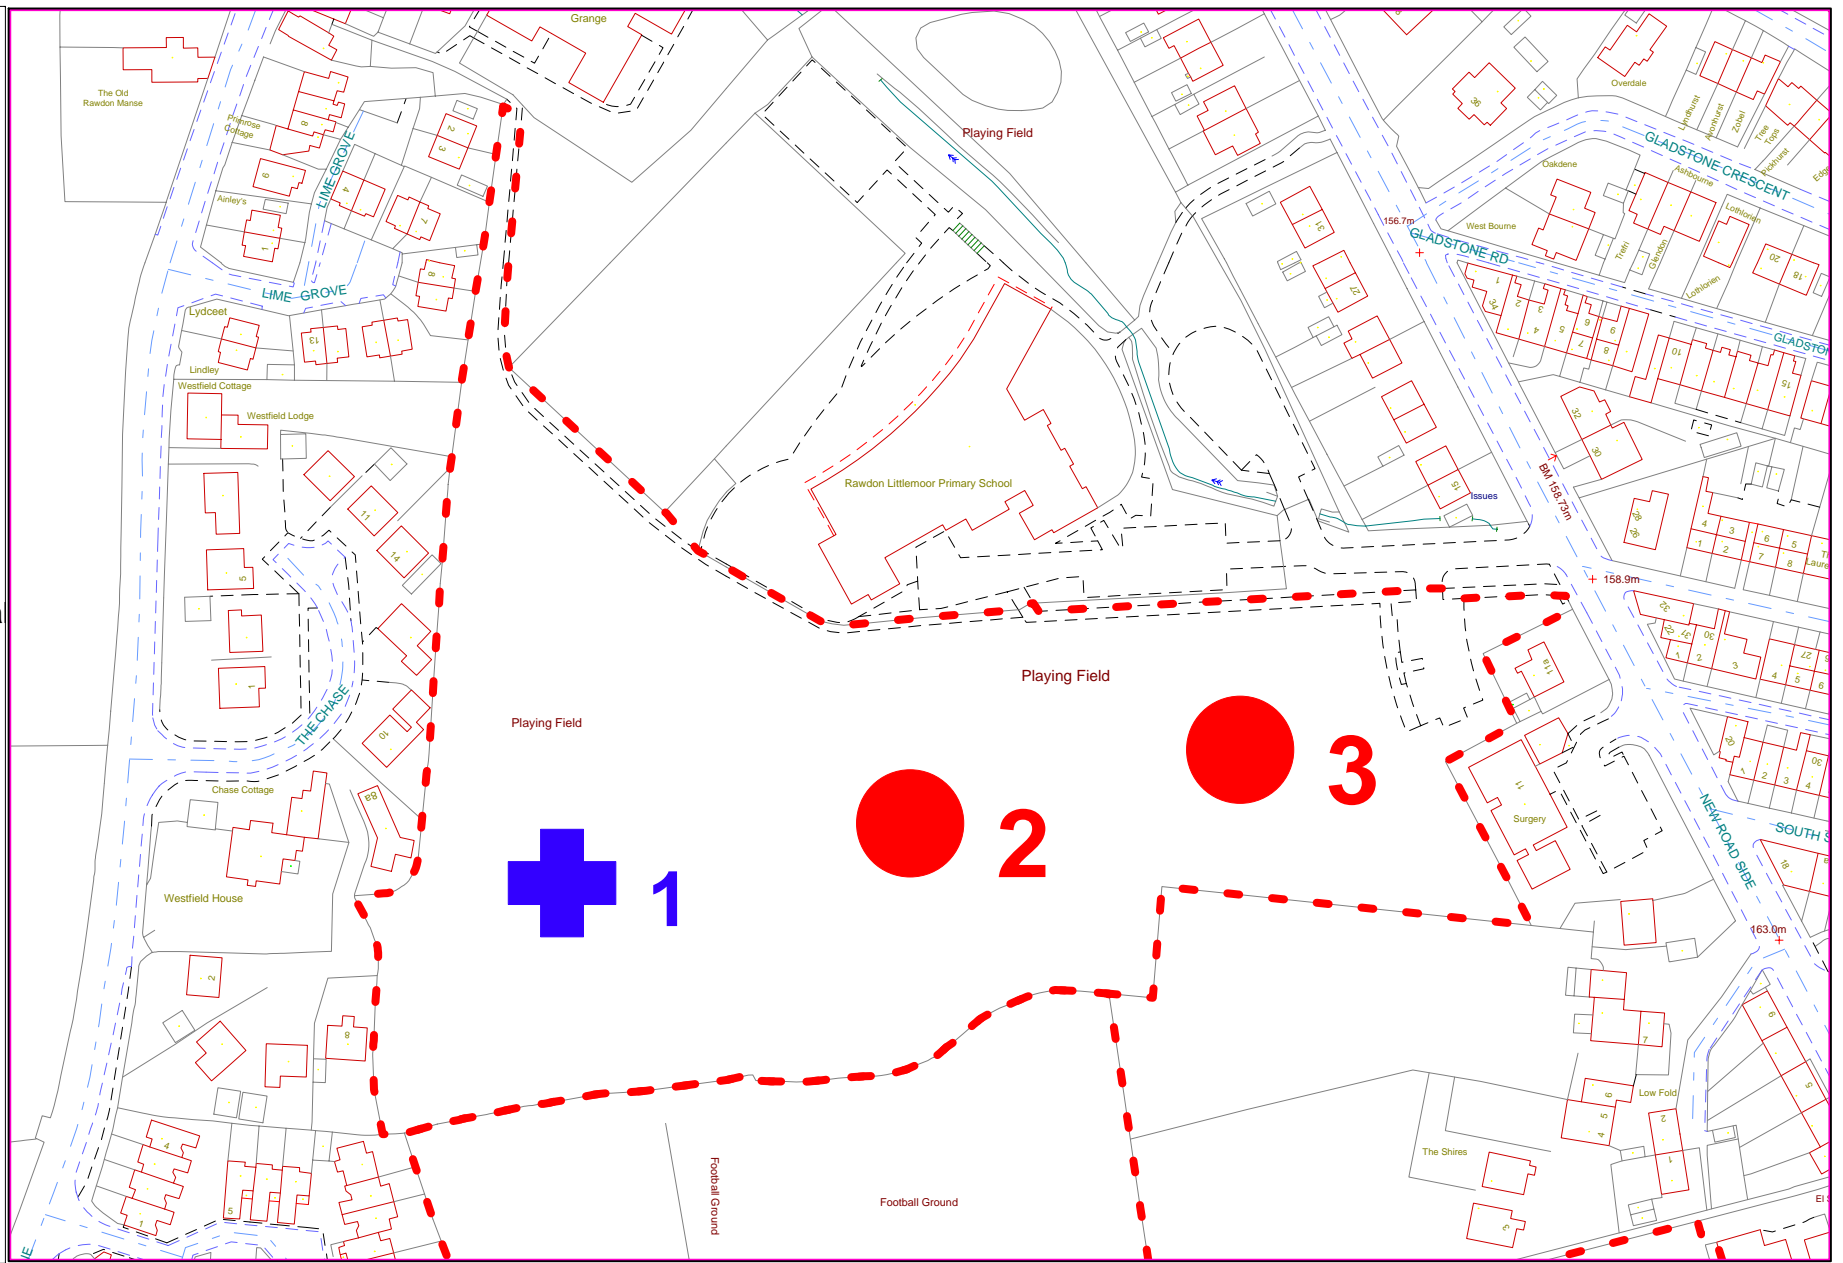

## Site Name : Rawdon Littlemoor Playing Fields

- Key**
- Site Boundaries
  - Pitch Boundary
  - OSP (Football)
    - Senior Pitch
    - Junior Pitch
    - Mini Pitch
  - OSP (Rugby League)
    - Senior Pitch
    - Junior Pitch
  - OSP (Rugby Union)
    - Rugby Union
  - OSP (Cricket)
  - OSP (Gaelic Football)

This map is based upon Ordnance Survey material with the permission of Ordnance Survey on behalf of Her Majesty's stationary Office (c) Crown Copyright. Unauthorised reproduction infringes Crown Copyright and may lead to prosecution or civil proceedings. Leeds City Council 100019567 (2004)